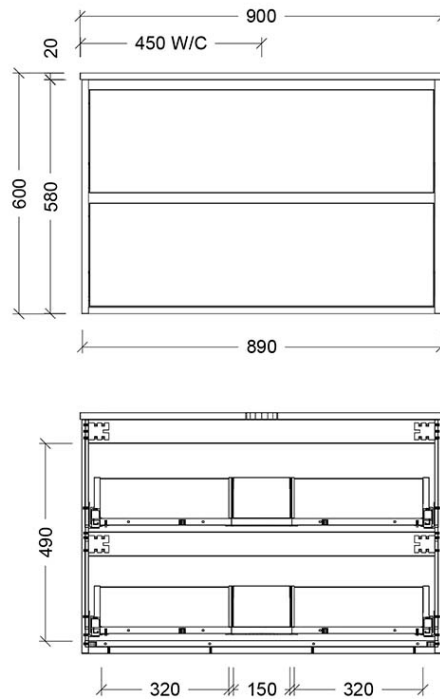

Installation Instructions

- * Wall Mounted
- * Some Cabinet/basin configurations may limit tap hole positioning

*Please visit argentaust.com.au/warranty to view the full warranty

Note: All dimensions are in millimetres and are subject to normal manufacturing variations. Always use the physical product measurements for cut-outs and rough-ins as the technical details shown may differ from the actual product. Use acetic cured silicone sealant. Do not use epoxy type adhesives. Clean with damp cloth. Do not use abrasive cleaners, liquids or pastes.