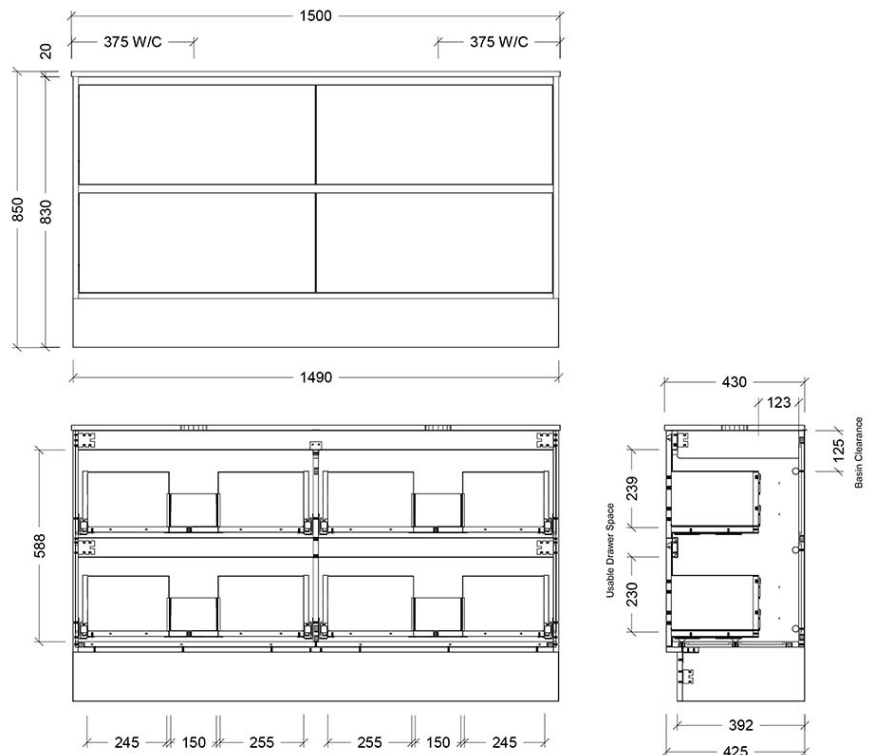

Luxus Slim 1500 Floor Cabinet

suit Double Undercounter Basin, 4 Drawer

Product Image

Product Details

Code: LUUD1500NSF4XX
Brand: Argent
Range: Luxus
Warranty: 10 Years*

Additional Features

Required Product

Wall Mounted Tapware recommended for Slim Cabinets

Installation Instructions

- * Floor Mounted
- * Some Cabinet/basin configurations may limit tap hole positioning

Technical Specification

*Please visit argentaust.com.au/warranty to view the full warranty

Note: All dimensions are in millimetres and are subject to normal manufacturing variations. Always use the physical product measurements for cut-outs and rough-ins as the technical details shown may differ from the actual product. Use acetic cured silicone sealant. Do not use epoxy type adhesives. Clean with damp cloth. Do not use abrasive cleaners, liquids or pastes.