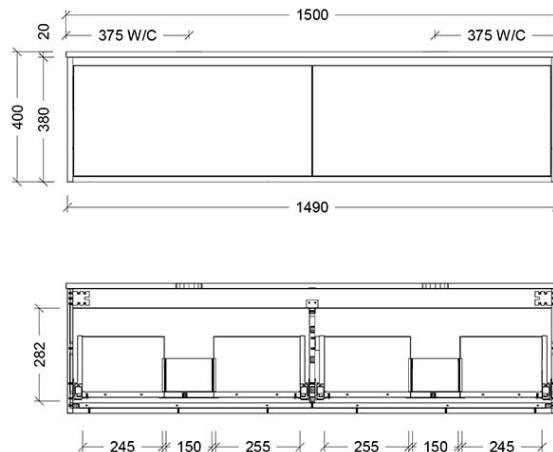

Installation Instructions

- Wall Mounted
- Some Cabinet/basin configurations may limit tap hole positioning

*Please visit argentaust.com.au/warranty to view the full warranty

Note: All dimensions are in millimetres and are subject to normal manufacturing variations. Always use the physical product measurements for cut-outs and rough-ins as the technical details shown may differ from the actual product. Use acetic cured silicone sealant. Do not use epoxy type adhesives. Clean with damp cloth. Do not use abrasive cleaners, liquids or pastes.