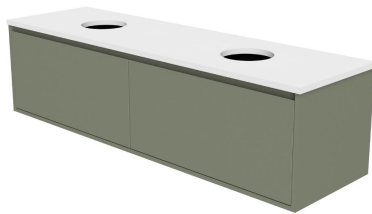

Luxus Slim 1500 Wall Cabinet

suit Double Undercounter Basin, 2 Drawer

Product Image

Product Details

Code: LUUD1500NSW2XX
Brand: Argent
Range: Luxus
Warranty: 10 Years*

Additional Features

Technical Specification

Required Product

Wall Mounted Tapware recommended for Slim Cabinets

Recommended Products

Villeroy & Boch, Bette, Argent Under Counter Basin Not Included

Additional Notes

- Australian Made
- Soft Close Drawers
- Multiple cabinet colour choices
- Multiple Top Options
- 20mm SilkSurface Standard
- Caesarstone Optional Extra
- Gold Inclusions
- 2 drawer