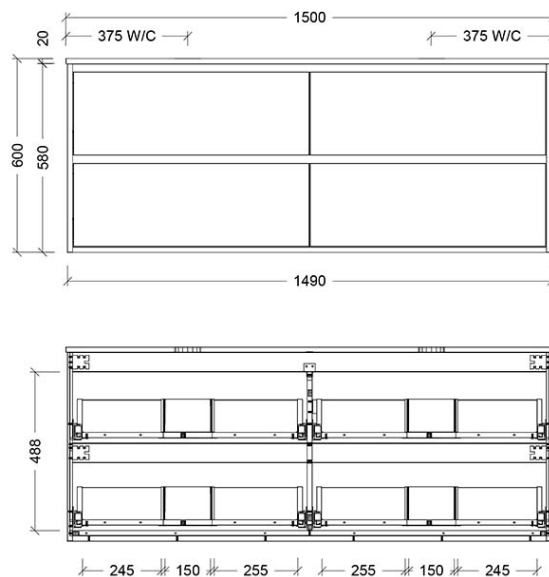

Installation Instructions

- Wall Mounted
- Some Cabinet/basin configurations may limit tap hole positioning

*Please visit argentaust.com.au/warranty to view the full warranty

Note: All dimensions are in millimetres and are subject to normal manufacturing variations. Always use the physical product measurements for cut-outs and rough-ins as the technical details shown may differ from the actual product. Use acetic cured silicone sealant. Do not use epoxy type adhesives. Clean with damp cloth. Do not use abrasive cleaners, liquids or pastes.