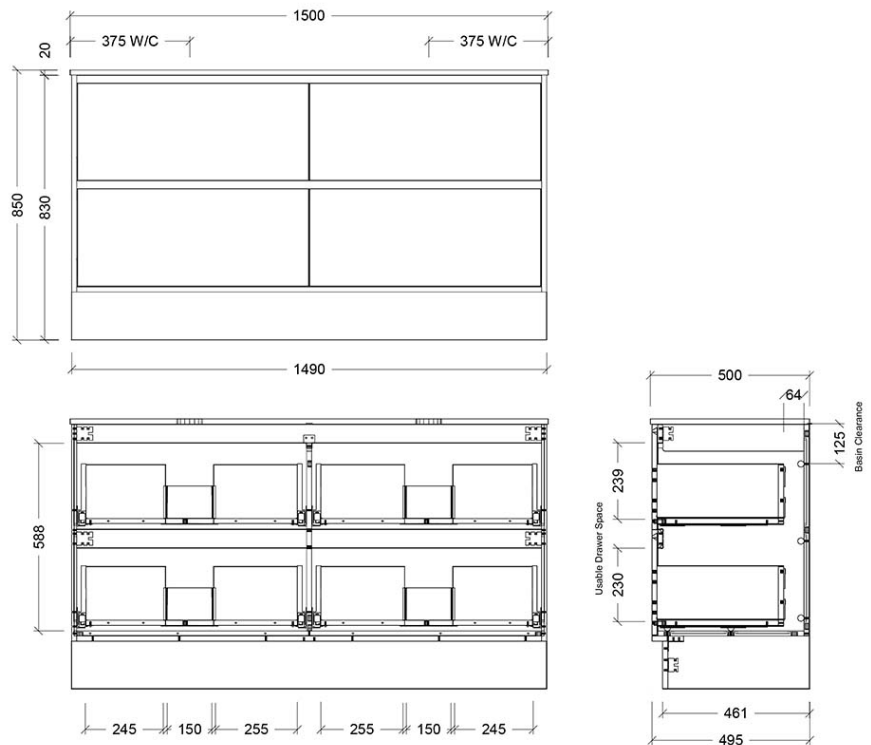

# Luxus 1500 Floor Cabinet

suit Double Undercounter Basin, 4 Drawer

**Product Image**

**Product Details**

**Code:** LUUD1500SF4XX  
**Brand:** Argent  
**Range:** Luxus  
**Warranty:** 10 Years\*

**Additional Features**

**Technical Specification**

**Required Product**

**Recommended Products**

Villeroy & Boch, Bette, Argent Under Counter Basin Not Included

**Additional Notes**

- Australian Made
- Soft Close Drawers
- Multiple cabinet colour choices
- Multiple Top Options
- 20mm SilkSurface Standard
- Caesarstone Optional Extra
- Gold Inclusions
- 4 drawer

**Installation Instructions**

- \* Floor Mounted
- \* Some Cabinet/basin configurations may limit tap hole positioning

\*Please visit [argentaust.com.au/warranty](http://argentaust.com.au/warranty) to view the full warranty

*Note: All dimensions are in millimetres and are subject to normal manufacturing variations. Always use the physical product measurements for cut-outs and rough-ins as the technical details shown may differ from the actual product. Use acetic cured silicone sealant. Do not use epoxy type adhesives. Clean with damp cloth. Do not use abrasive cleaners, liquids or pastes.*