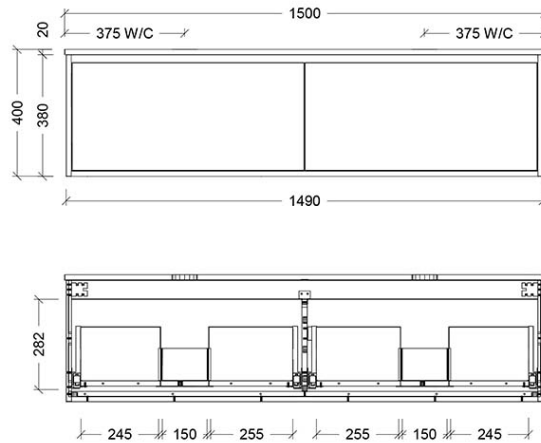

Installation Instructions

- * Wall Mounted
- * Some Cabinet/basin configurations may limit tap hole positioning

*Please visit argentaust.com.au/warranty to view the full warranty

Note: All dimensions are in millimetres and are subject to normal manufacturing variations. Always use the physical product measurements for cut-outs and rough-ins as the technical details shown may differ from the actual product. Use acetic cured silicone sealant. Do not use epoxy type adhesives. Clean with damp cloth. Do not use abrasive cleaners, liquids or pastes.