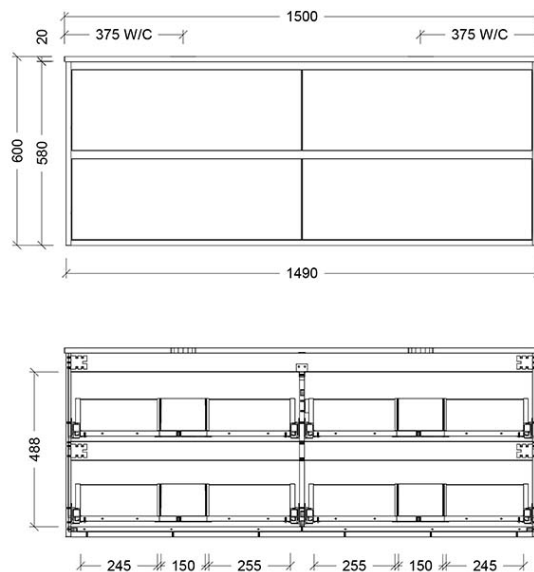

Installation Instructions

* Wall Mounted
 * Some Cabinet/basin configurations may limit tap hole positioning

*Please visit argentaust.com.au/warranty to view the full warranty

Note: All dimensions are in millimetres and are subject to normal manufacturing variations. Always use the physical product measurements for cut-outs and rough-ins as the technical details shown may differ from the actual product. Use acetic cured silicone sealant. Do not use epoxy type adhesives. Clean with damp cloth. Do not use abrasive cleaners, liquids or pastes.