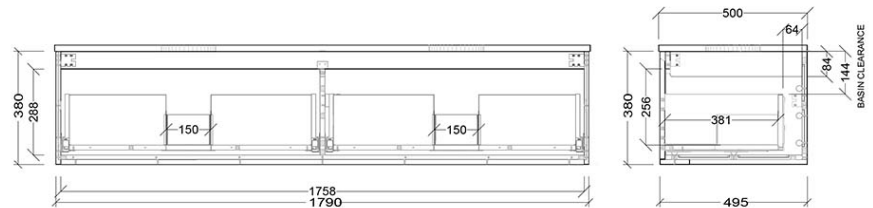

Luxus 1800 Wall Cabinet

Product Image

Product Details

Code: LUUD1800SW2XX
Brand: Argent
Range: Luxus
Warranty: 10 Years*

Additional Features

Required Product

Recommended Products

Villeroy & Boch, Bette, Argent Under Counter Basin Not Included

Additional Notes

- Australian Made
- Soft Close Drawers
- Multiple cabinet colour choices
- Multiple Top Options
- 20mm SilkSurface Standard
- Gold Inclusions
- 2 drawer

Installation Instructions

- * Wall Mounted
- * Some Cabinet/basin configurations may limit tap hole positioning

Technical Specification

*Please visit argentaust.com.au/warranty to view the full warranty

Note: All dimensions are in millimetres and are subject to normal manufacturing variations. Always use the physical product measurements for cut-outs and rough-ins as the technical details shown may differ from the actual product. Use acetic cured silicone sealant. Do not use epoxy type adhesives. Clean with damp cloth. Do not use abrasive cleaners, liquids or pastes.