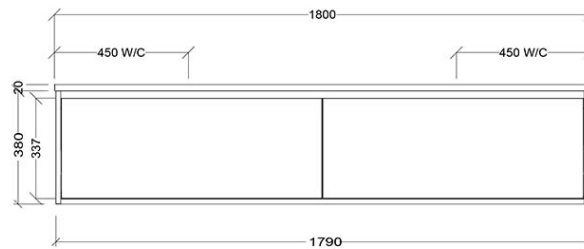

Luxus 1800 Wall Cabinet

Product Image

Product Details

Code: LUUD1800SW2XX
Brand: Argent
Range: Luxus
Warranty: 10 Years*

Additional Features

Required Product

Recommended Products

Villeroy & Boch, Bette, Argent Under Counter Basin Not Included

Additional Notes

- Australian Made
- Soft Close Drawers
- Multiple cabinet colour choices
- Multiple Top Options
- 20mm SilkSurface Standard
- Gold Inclusions
- 2 drawer

Installation Instructions

- * Wall Mounted
- * Some Cabinet/basin configurations may limit tap hole positioning

Technical Specification

*Please visit argentaust.com.au/warranty to view the full warranty

Note: All dimensions are in millimetres and are subject to normal manufacturing variations. Always use the physical product measurements for cut-outs and rough-ins as the technical details shown may differ from the actual product. Use acetic cured silicone sealant. Do not use epoxy type adhesives. Clean with damp cloth. Do not use abrasive cleaners, liquids or pastes.