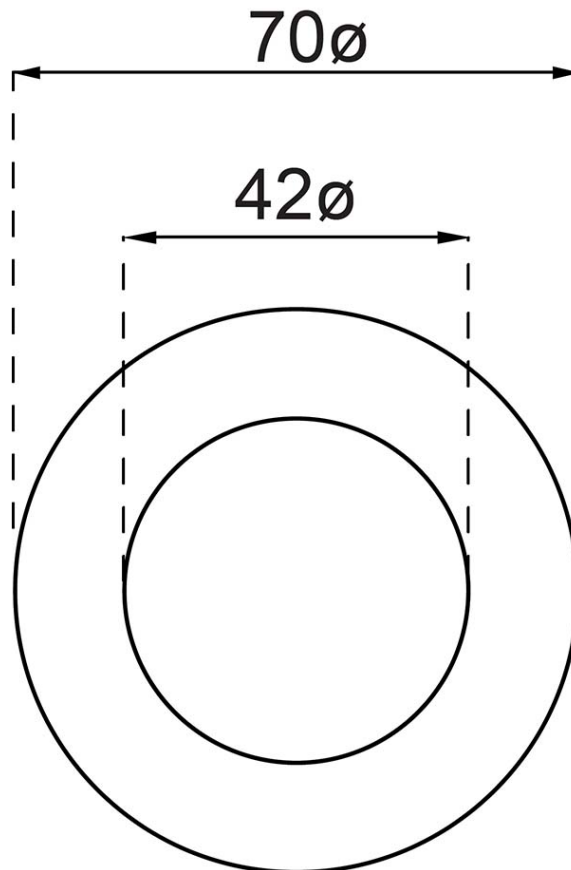

# Luxe Shower Mixer Trim

**Product Image** **Product Details**

**Code:** 6837561B  
**Brand:** Villeroy & Boch  
**Range:** Luxe  
**Warranty:** 15 Years\*  
**WELS:** N/A

**Additional Features** **Technical Specification**

**Required Product**  
 ColourChoice 741 3300

**Recommended Products**

**Additional Notes**

- 35mm Ceramic Cartridge
- Compact 70mm Plate

**Installation Instructions**  
 \* ONLY USE COLOURCHOICE BODY 741 3300