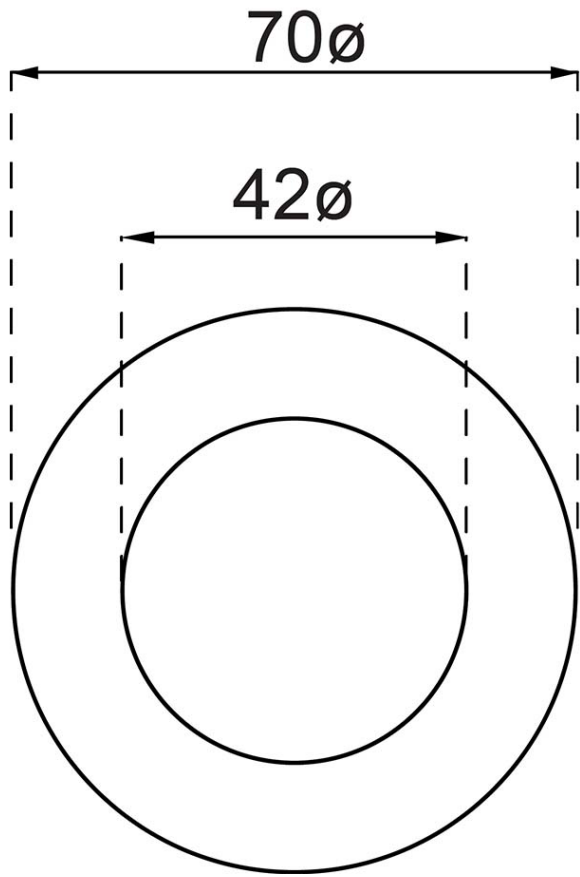

# Luxe Shower Mixer Trim

Brushed Nickel

**Product Image** **Product Details**

**Code:** 6837580B  
**Brand:** Villeroy & Boch  
**Range:** Luxe  
**Warranty:** 15 Years\*  
**WELS:** N/A

**Additional Features** **Technical Specification**

**Required Product**  
 ColourChoice 741 3300

**Recommended Products**

**Additional Notes**

- 35mm Ceramic Cartridge
- Compact 70mm Plate

**Installation Instructions**  
 \* ONLY USE COLOURCHOICE BODY 741 3300