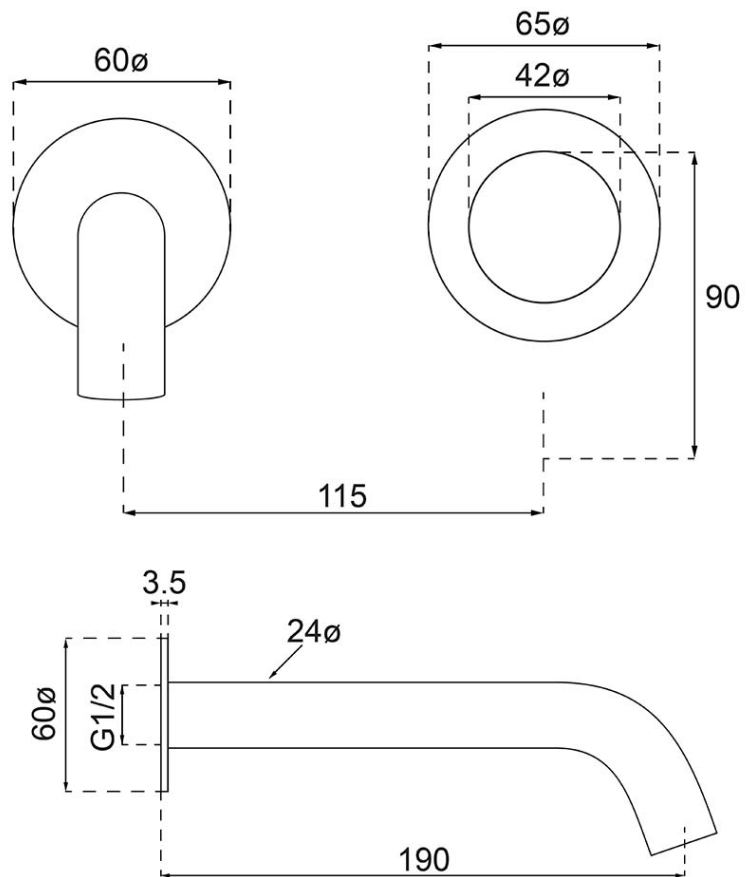

Luxe Wall Mounted Basin/Bath Trim

Product Image

Product Details

Code: 6834561B
Brand: Villeroy & Boch
Range: Luxe
Warranty: 15 Years*
WELS: 5 Star 5.5 LPM, Reg #: T44765

Additional Features

Technical Specification

Required Product

ColourChoice 8733500

Recommended Products

Additional Notes

- Lead Free
- 115mm Centres
- 35mm Ceramic Cartridge
- Spout Can Be Positioned On The Left Hand Side Of The Mixer Only
- Use as a Bath Mixer By Changing To The Full Flow Aerator Provided In The Box

Installation Instructions

* ONLY USE COLOURCHOICE BODY 8733500

*Please visit argentaust.com.au/warranty to view the full warranty

Note: All dimensions are in millimetres and are subject to normal manufacturing variations. It is recommended to use the physical product measurements for cut-outs and rough-ins as the technical details shown may differ from the actual product. Use acetic cured silicone sealant. Do not use epoxy type adhesives. Clean with damp cloth. Do not use abrasive cleaners, liquids or pastes.

*Please visit argentaust.com.au/warranty to view the full warranty

Note: All dimensions are in millimetres and are subject to normal manufacturing variations. Always use the physical product measurements for cut-outs and rough-ins as the technical details shown may differ from the actual product. Use acetic cured silicone sealant. Do not use epoxy type adhesives. Clean with damp cloth. Do not use abrasive cleaners, liquids or pastes.