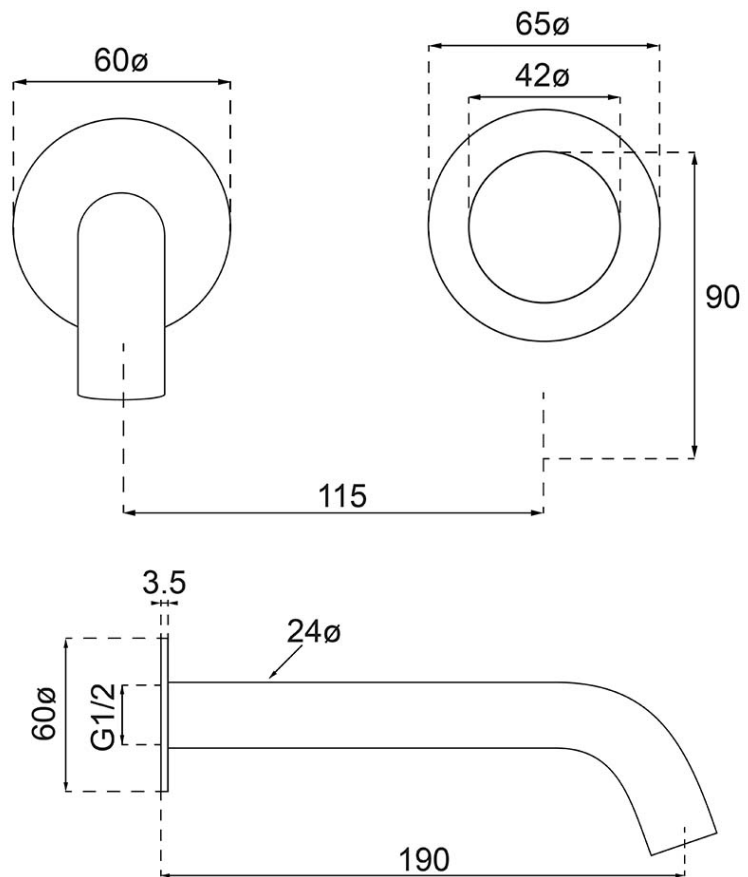

# Luxx Wall Mounted Basin/Bath Trim

Brushed Gold

**Product Image**

**Product Details**

**Code:** 6834585B  
**Brand:** Villeroy & Boch  
**Range:** Luxx  
**Warranty:** 15 Years\*  
**WELS:** 5 Star 5.5 LPM, Reg #: T44765

**Additional Features**

**Technical Specification**

**Required Product**

ColourChoice 8733500

**Recommended Products**

**Additional Notes**

- Lead Free
- 115mm Centres
- 35mm Ceramic Cartridge
- Spout Can Be Positioned On The Left Hand Side Of The Mixer Only
- Use as a Bath Mixer By Changing To The Full Flow Aerator Provided In The Box

**Installation Instructions**

\* ONLY USE COLOURCHOICE BODY 8733500

\*Please visit [argentaust.com.au/warranty](http://argentaust.com.au/warranty) to view the full warranty

Note: All dimensions are in millimetres and are subject to normal manufacturing variations. It is recommended to use the physical product measurements for cut-outs and rough-ins as the technical details shown may differ from the actual product. Use acetic cured silicone sealant. Do not use epoxy type adhesives. Clean with damp cloth. Do not use abrasive cleaners, liquids or pastes.

\*Please visit [argentaust.com.au/warranty](http://argentaust.com.au/warranty) to view the full warranty

Note: All dimensions are in millimetres and are subject to normal manufacturing variations. Always use the physical product measurements for cut-outs and rough-ins as the technical details shown may differ from the actual product. Use acetic cured silicone sealant. Do not use epoxy type adhesives. Clean with damp cloth. Do not use abrasive cleaners, liquids or pastes.