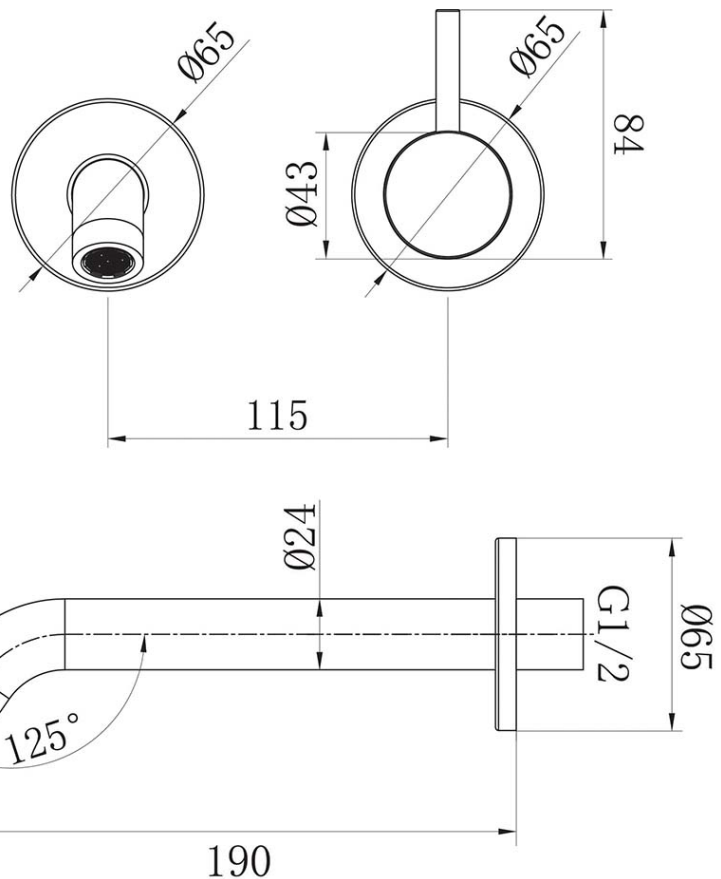

Grace X Wall Mounted Basin/Bath Mixer Trim

Product Image

Product Details

Code:	W300661B
Brand:	Argent
Range:	Grace X
Warranty:	15 Years*
WELS:	5 Star 5 LPM, Reg #: T45500

Additional Features

Technical Specification

Required Product
U947200B

Recommended Products

Additional Notes

- Lead Free
- 115mm Centres
- Upward Facing Pin Lever
- Spout Can Be Positioned On The Left Hand Side Of The Mixer Only
- Use as a Bath Mixer By Changing To The Full Flow Aerator Provided In The Box
- Optional Rectangular Plate (200x80mm) Available TC20061

Installation Instructions

* ONLY COMPATIBLE WITH COLOURFLEX BODY U947200B

*Please visit argentaust.com.au/warranty to view the full warranty

Note: All dimensions are in millimetres and are subject to normal manufacturing variations. It is recommended to use the physical product measurements for cut-outs and rough-ins as the technical details shown may differ from the actual product. Use acetic cured silicone sealant. Do not use epoxy type adhesives. Clean with damp cloth. Do not use abrasive cleaners, liquids or pastes.