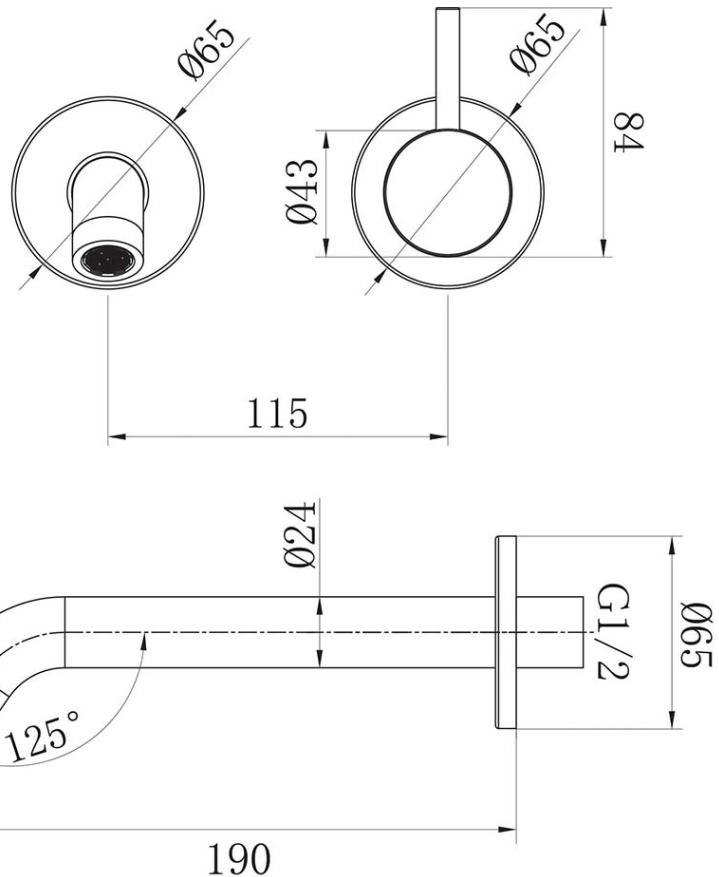

Grace X Wall Mounted Basin/Bath Mixer Trim

Brushed Nickel

Product Image

Product Details

Code:	W300680B
Brand:	Argent
Range:	Grace X
Warranty:	15 Years*
WELS:	5 Star 5 LPM, Reg #: T45500

Additional Features

Technical Specification

Required Product

U947200B

Recommended Products

Additional Notes

- Lead Free
- 115mm Centres
- Upward Facing Pin Lever
- Spout Can Be Positioned On The Left Hand Side Of The Mixer Only
- Use as a Bath Mixer By Changing To The Full Flow Aerator Provided In The Box
- Optional Rectangular Plate (200x80mm) Available TC20061

Installation Instructions

* ONLY COMPATIBLE WITH COLOURFLEX BODY U947200B

*Please visit argentaust.com.au/warranty to view the full warranty

Note: All dimensions are in millimetres and are subject to normal manufacturing variations. It is recommended to use the physical product measurements for cut-outs and rough-ins as the technical details shown may differ from the actual product. Use acetic cured silicone sealant. Do not use epoxy type adhesives. Clean with damp cloth. Do not use abrasive cleaners, liquids or pastes.