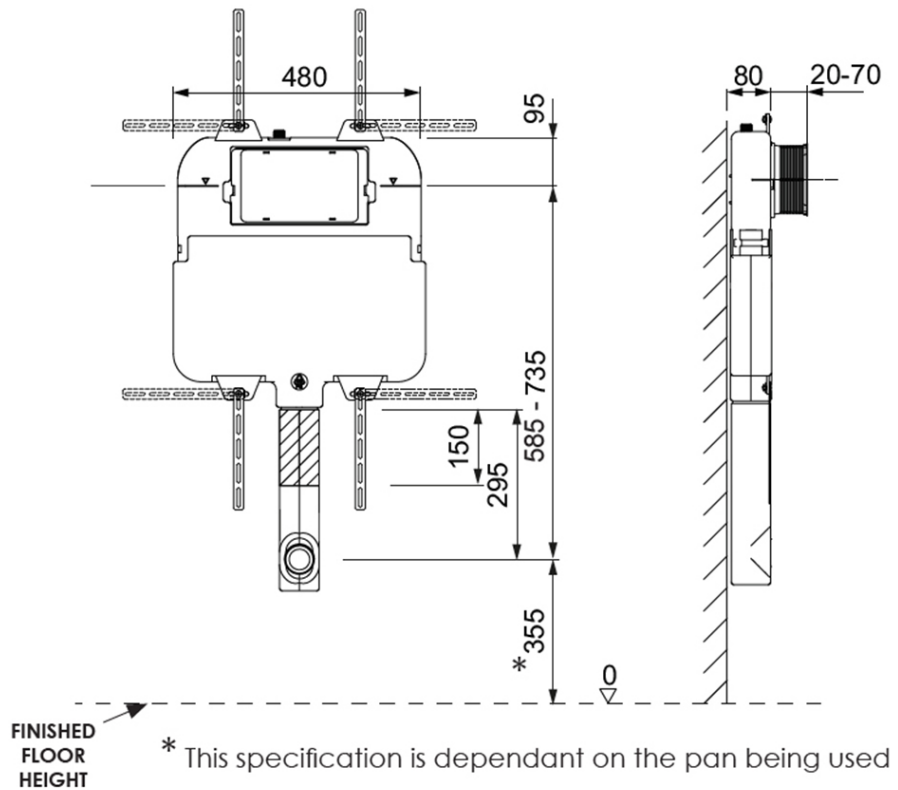

Technical Specification

*Please visit argentaust.com.au/warranty to view the full warranty

Note: All dimensions are in millimetres and are subject to normal manufacturing variations. It is recommended to use the physical product measurements for cut-outs and rough-ins as the technical details shown may differ from the actual product. Use acetic cured silicone sealant. Do not use epoxy type adhesives. Clean with damp cloth. Do not use abrasive cleaners, liquids or pastes.