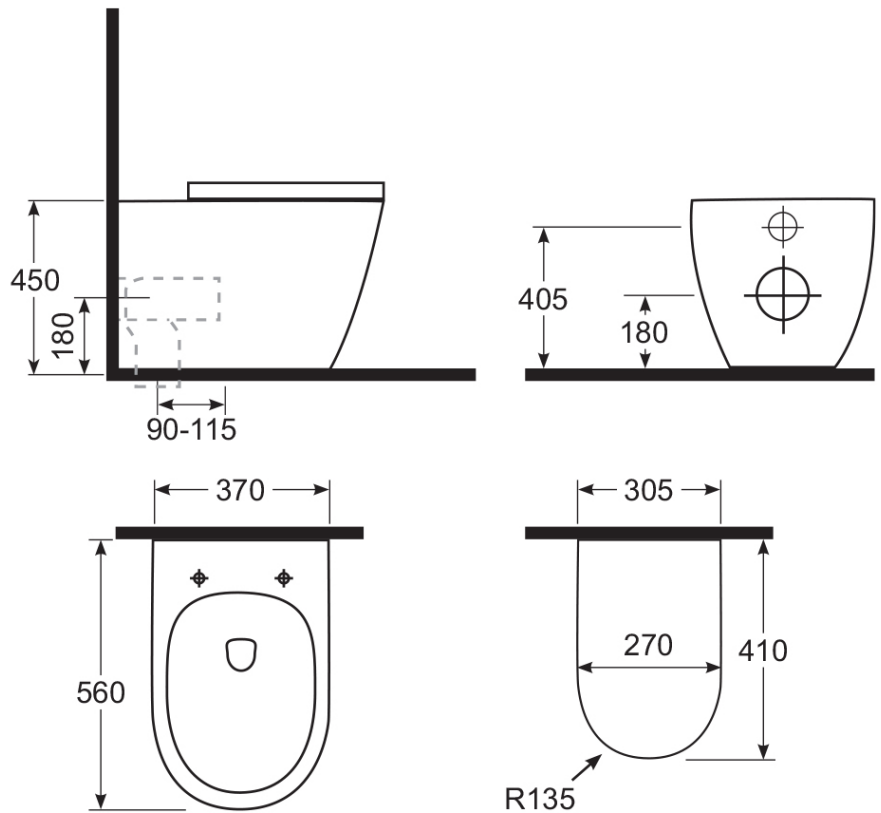

Technical Specification

*Please visit argentaust.com.au/warranty to view the full warranty

Note: All dimensions are in millimetres and are subject to normal manufacturing variations. It is recommended to use the physical product measurements for cut-outs and rough-ins as the technical details shown may differ from the actual product. Use acetic cured silicone sealant. Do not use epoxy type adhesives. Clean with damp cloth. Do not use abrasive cleaners, liquids or pastes.