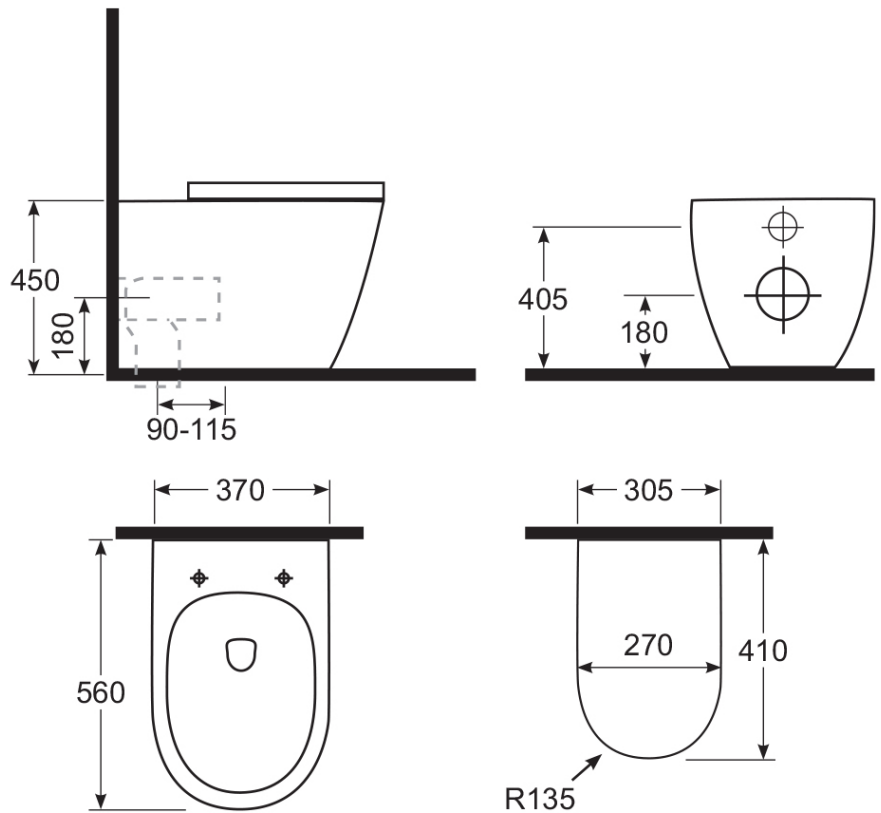

*Please visit argentaust.com.au/warranty to view the full warranty

Note: All dimensions are in millimetres and are subject to normal manufacturing variations. It is recommended to use the physical product measurements for cut-outs and rough-ins as the technical details shown may differ from the actual product. Use acetic cured silicone sealant. Do not use epoxy type adhesives. Clean with damp cloth. Do not use abrasive cleaners, liquids or pastes.