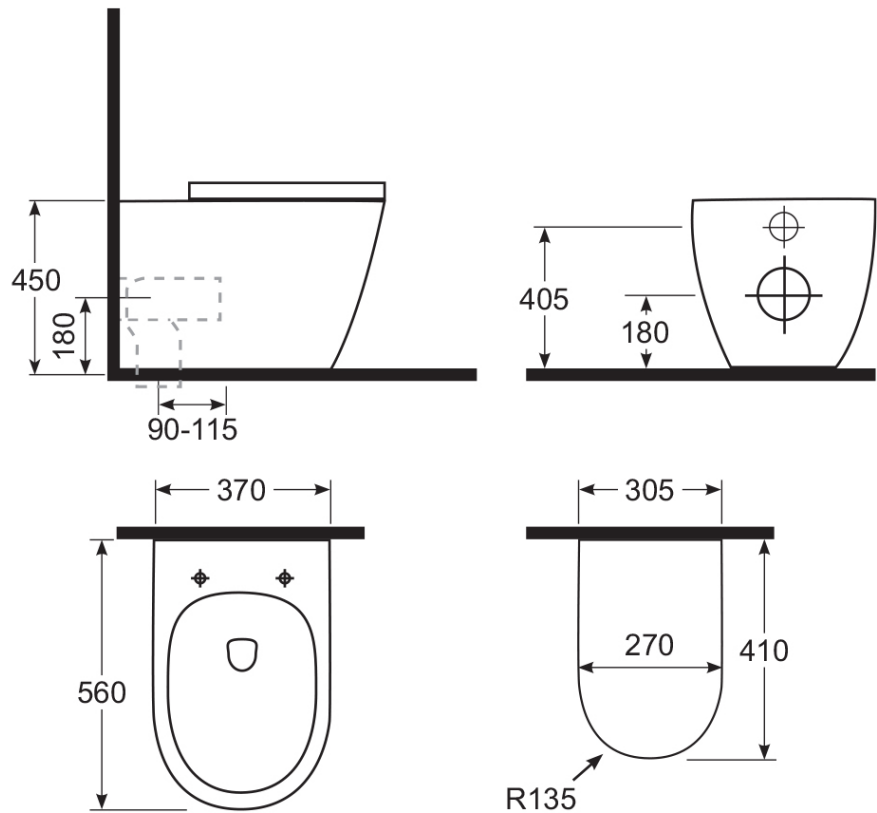

Technical Specification

*Please visit argentaust.com.au/warranty to view the full warranty

Note: All dimensions are in millimetres and are subject to normal manufacturing variations. It is recommended to use the physical product measurements for cut-outs and rough-ins as the technical details shown may differ from the actual product. Use acetic cured silicone sealant. Do not use epoxy type adhesives. Clean with damp cloth. Do not use abrasive cleaners, liquids or pastes.