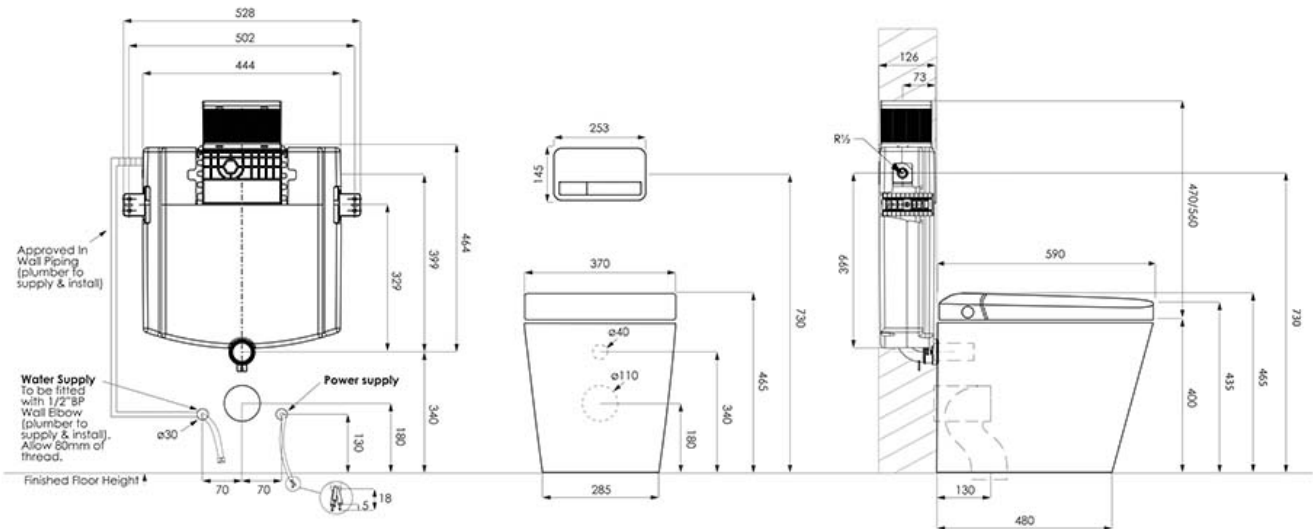

**Installation Instructions**

- \* Electrical rough in with Isolated 10amp circuit required
- \* Includes Air gap approved to AS2845 and AS/NZS3500
- \* S Trap Set ou

See over page for dimensional drawing

# Evoke Wall Faced ViSmart Low Level Toilet System

S & P Trap | Soft Close Seat

## Technical Specification

\*Please visit [argentaust.com.au/warranty](http://argentaust.com.au/warranty) to view the full warranty

Note: All dimensions are in millimetres and are subject to normal manufacturing variations. Always use the physical product measurements for cut-outs and rough-ins as the technical details shown may differ from the actual product. Use acetic cured silicone sealant. Do not use epoxy type adhesives. Clean with damp cloth. Do not use abrasive cleaners, liquids or pastes.