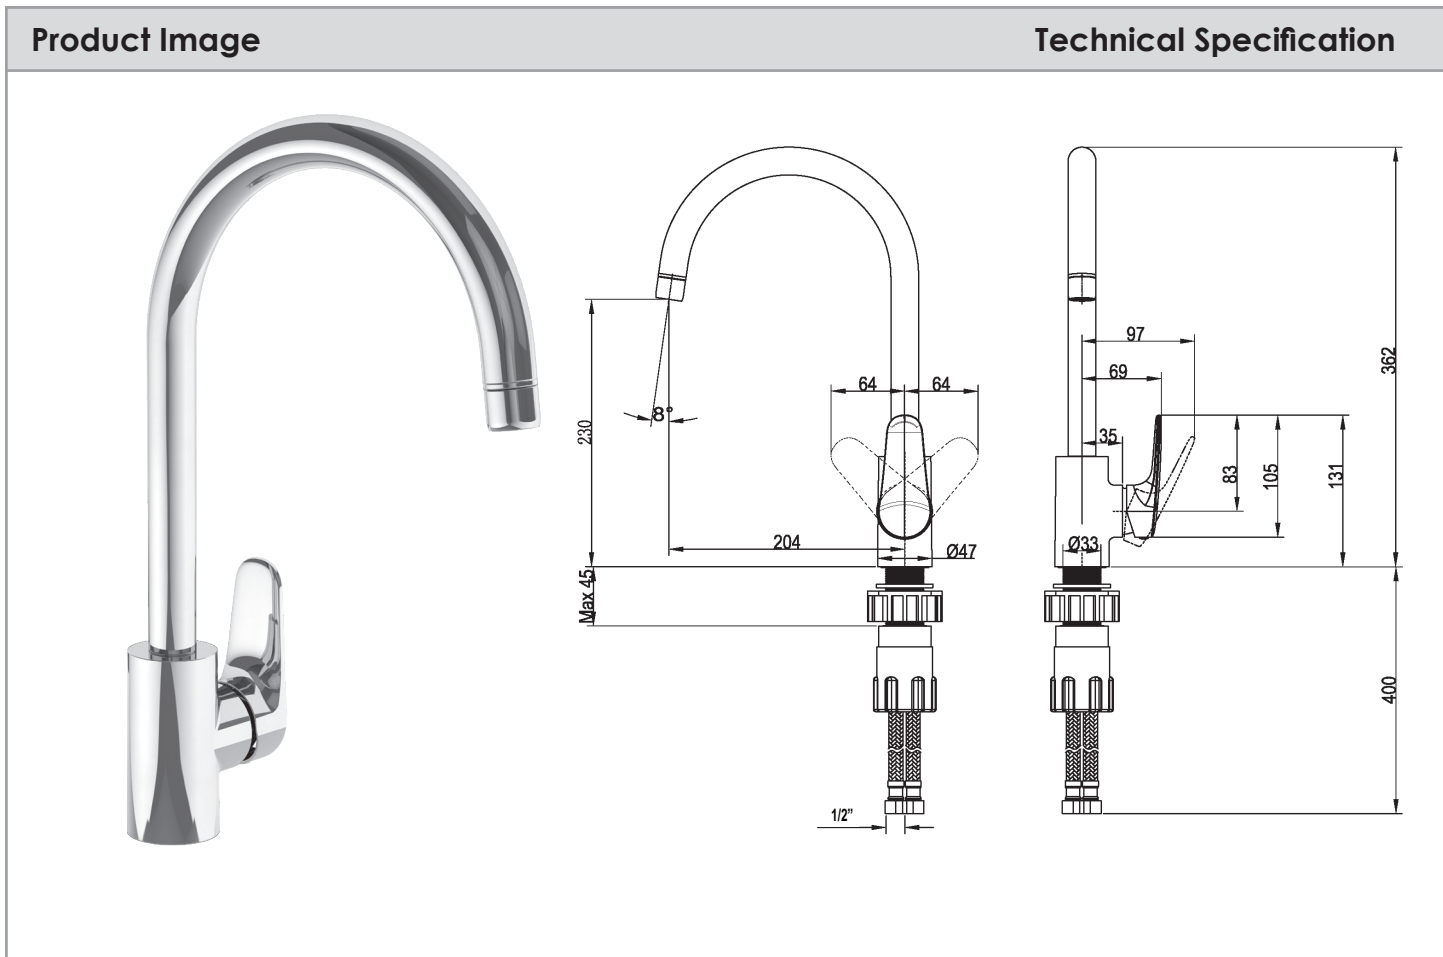

START GOOSENECK KITCHEN MIXER

Description
<p>Start Gooseneck Kitchen Mixer WELS 4 Star / 7.5Lpm</p> <p>TVK10510150061 Chrome</p>

Additional Information
<ul style="list-style-type: none"> 35mm Ceramic Cartridge