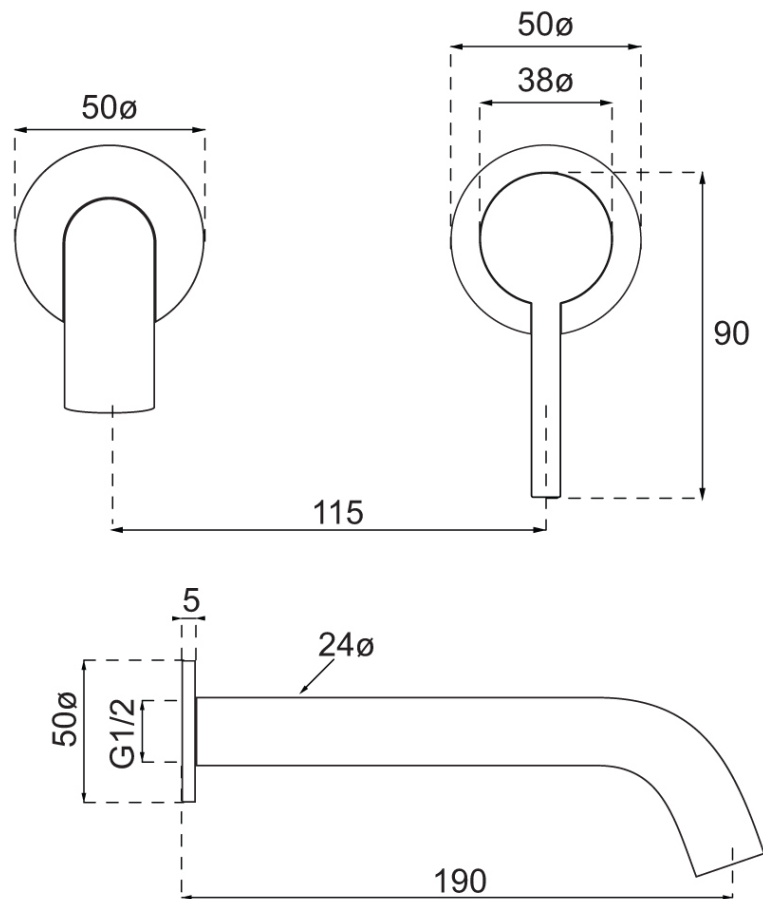

Vita 25 Wall Mounted Basin Trim

Brushed Nickel

Product Image

Product Details

Code: 1102580B
Brand: Villeroy & Boch
Range: Vita
Warranty: 15 Years*
WELS: 5 Star 5.5 LPM, Reg #: T43573

Additional Features

Required Product
 ColourChoice 6622500

Recommended Products

Additional Notes

- Lead Free
- 115mm Centres
- 25mm Ceramic Cartridge
- Spout Can Be Positioned On The Left Hand Side Of The Mixer Only
- Uses 50mm Micro Plates & Unique Micro 25mm ColourChoice Body

Installation Instructions

* NOT COMPATIBLE WITH UNIVERSAL BODY
 * ONLY USE COLOURCHOICE BODY 6622500

Technical Specification

*Please visit argentaust.com.au/warranty to view the full warranty

Note: All dimensions are in millimetres and are subject to normal manufacturing variations. Always use the physical product measurements for cut-outs and rough-ins as the technical details shown may differ from the actual product. Use acetic cured silicone sealant. Do not use epoxy type adhesives. Clean with damp cloth. Do not use abrasive cleaners, liquids or pastes.

ColourChoice Wall Mounted Basin Mixer Body 25mm

Product Image **Product Details**

Code: 6622500
Brand: Villeroy & Boch
Range: ColourChoice
Warranty: 15 Years*
WELS: N/A

Additional Features **Technical Specification**