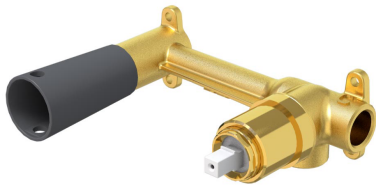

Vita 25 Wall Mounted Basin Trim

Brushed Nickel

Product Image

Product Details

Code: 1102580B
Brand: Villeroy & Boch
Range: Vita
Warranty: 15 Years*
WELS: 5 Star 5.5 LPM, Reg #: T43573

Additional Features

Required Product
 ColourChoice 6622500

Recommended Products

Additional Notes

- Lead Free
- 115mm Centres
- 25mm Ceramic Cartridge
- Spout Can Be Positioned On The Left Hand Side Of The Mixer Only
- Uses 50mm Micro Plates & Unique Micro 25mm ColourChoice Body

Installation Instructions

* NOT COMPATIBLE WITH UNIVERSAL BODY
 * ONLY USE COLOURCHOICE BODY 6622500

Technical Specification

*Please visit argentaust.com.au/warranty to view the full warranty

Note: All dimensions are in millimetres and are subject to normal manufacturing variations. Always use the physical product measurements for cut-outs and rough-ins as the technical details shown may differ from the actual product. Use acetic cured silicone sealant. Do not use epoxy type adhesives. Clean with damp cloth. Do not use abrasive cleaners, liquids or pastes.

ColourChoice Wall Mounted Basin Mixer Body 25mm

Product Image **Product Details**

Code: 6622500
Brand: Villeroy & Boch
Range: ColourChoice
Warranty: 15 Years*
WELS: N/A

Additional Features **Technical Specification**