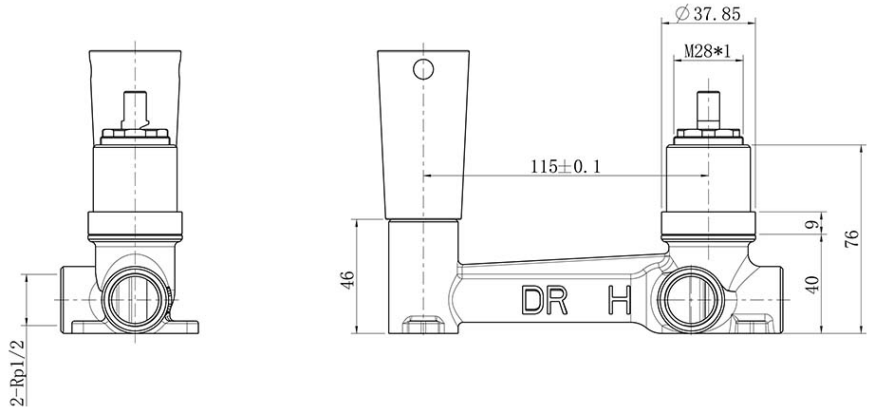

Vita 25 Wall Mounted Basin Trim

Brushed Nickel

Product Image

Product Details

Code: 1102580B
Brand: Villeroy & Boch
Range: Vita
Warranty: 15 Years*
WELS: 5 Star 5.5 LPM, Reg #: T43573

Additional Features

Required Product
 ColourChoice 6622500

Recommended Products

Additional Notes

- Lead Free
- 115mm Centres
- 25mm Ceramic Cartridge
- Spout Can Be Positioned On The Left Hand Side Of The Mixer Only
- Uses 50mm Micro Plates & Unique Micro 25mm ColourChoice Body

ColourChoice Wall Mounted Basin Mixer Body 25mm

Product Image **Product Details**

Code: 6622500
Brand: Villeroy & Boch
Range: ColourChoice
Warranty: 15 Years*
WELS: N/A

Additional Features **Technical Specification**

Installation Instructions

* This Body Is Only Compatible With Vita 25 Wall Mounted Basin Mixer Trim

*Please visit argentaust.com.au/warranty to view the full warranty

Note: All dimensions are in millimetres and are subject to normal manufacturing variations. Always use the physical product measurements for cut-outs and rough-ins as the technical details shown may differ from the actual product. Use acetic cured silicone sealant. Do not use epoxy type adhesives. Clean with damp cloth. Do not use abrasive cleaners, liquids or pastes.