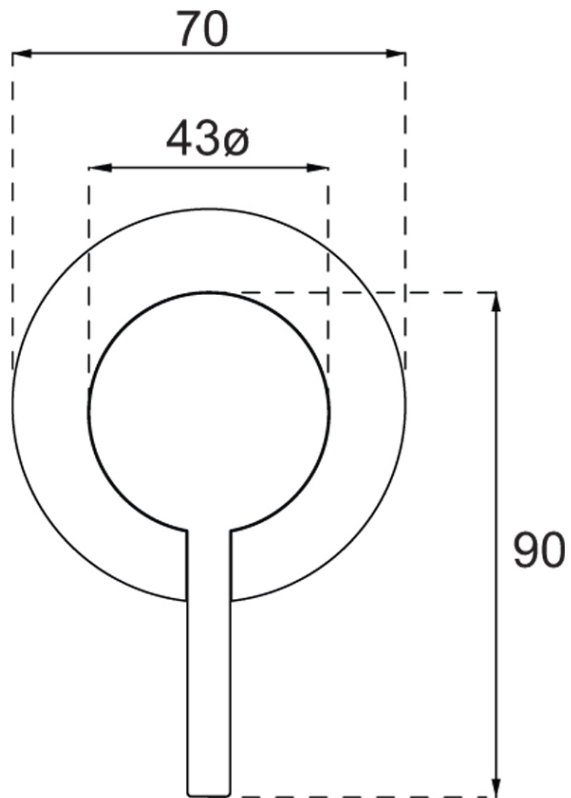

# Vita Shower Mixer Trim

Brushed Nickel

**Product Image** **Product Details**

**Code:** 1107580B  
**Brand:** Villeroy & Boch  
**Range:** Vita  
**Warranty:** 15 Years\*  
**WELS:** N/A

**Additional Features** **Technical Specification**

**Required Product**  
 ColourChoice 7413300

**Recommended Products**

**Additional Notes**

- 35mm Ceramic Cartridge
- Compact 70mm Plate

**Installation Instructions**

- \* NOT COMPATABLE WITH UNIVERSAL BODY
- \* ONLY USE COLOURCHOICE BODY 7413300

\*Please visit [argentaust.com.au/warranty](http://argentaust.com.au/warranty) to view the full warranty

*Note: All dimensions are in millimetres and are subject to normal manufacturing variations. Always use the physical product measurements for cut-outs and rough-ins as the technical details shown may differ from the actual product. Use acetic cured silicone sealant. Do not use epoxy type adhesives. Clean with damp cloth. Do not use abrasive cleaners, liquids or pastes.*