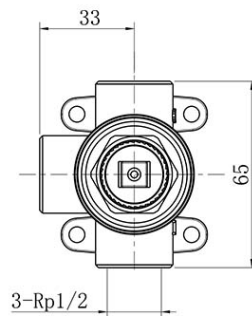

Additional Features

Technical Specification

Required Product

Recommended Products

Additional Notes

- Lead Free
- One Body For All Colours & Designs
- Choose Colour & Design In Final Stage of Building/Renovation
- 4 Screw Fixing for Accurate Installation
- Compact Body