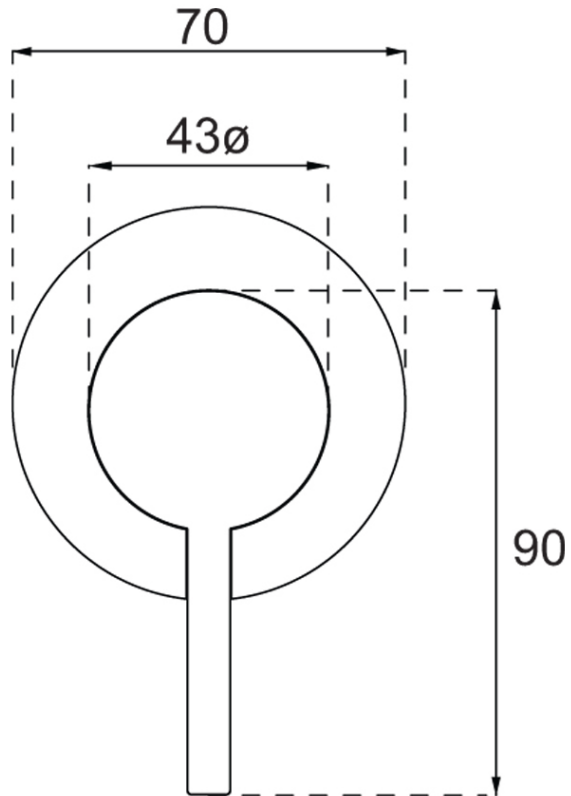

# Vita Shower Mixer Trim

Brushed Gold

**Product Image** **Product Details**

**Code:** 1107585B  
**Brand:** Villeroy & Boch  
**Range:** Vita  
**Warranty:** 15 Years\*  
**WELS:** N/A

**Additional Features** **Technical Specification**

**Required Product**  
 ColourChoice 7413300

**Recommended Products**

**Additional Notes**

- 35mm Ceramic Cartridge
- Compact 70mm Plate

**Installation Instructions**

- \* NOT COMPATABLE WITH UNIVERSAL BODY
- \* ONLY USE COLOURCHOICE BODY 7413300

\*Please visit [argentaust.com.au/warranty](http://argentaust.com.au/warranty) to view the full warranty

*Note: All dimensions are in millimetres and are subject to normal manufacturing variations. Always use the physical product measurements for cut-outs and rough-ins as the technical details shown may differ from the actual product. Use acetic cured silicone sealant. Do not use epoxy type adhesives. Clean with damp cloth. Do not use abrasive cleaners, liquids or pastes.*