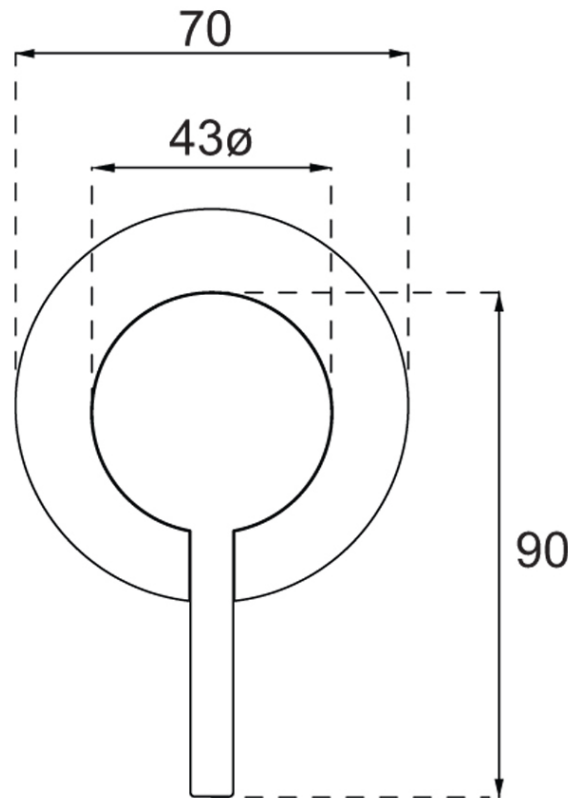

Vita Shower Mixer Trim

Matte Black

Product Image **Product Details**

Code: 1107595B
Brand: Villeroy & Boch
Range: Vita
Warranty: 15 Years*
WELS: N/A

Additional Features **Technical Specification**

Required Product
 ColourChoice 7413300

Recommended Products

Additional Notes

- 35mm Ceramic Cartridge
- Compact 70mm Plate

Installation Instructions

- * NOT COMPATABLE WITH UNIVERSAL BODY
- * ONLY USE COLOURCHOICE BODY 7413300

*Please visit argentaust.com.au/warranty to view the full warranty

Note: All dimensions are in millimetres and are subject to normal manufacturing variations. Always use the physical product measurements for cut-outs and rough-ins as the technical details shown may differ from the actual product. Use acetic cured silicone sealant. Do not use epoxy type adhesives. Clean with damp cloth. Do not use abrasive cleaners, liquids or pastes.

ColourChoice Shower Mixer Body

Product Image

Product Details

Code:	7413300
Brand:	Villeroy & Boch
Range:	ColourChoice
Warranty:	15 Years*
WELS:	N/A

Additional Features

Technical Specification

Required Product