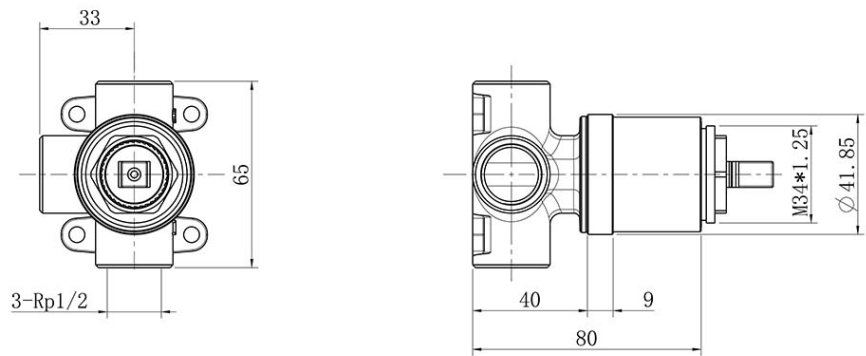

Additional Features

Technical Specification

Required Product

Recommended Products

Additional Notes

- Lead Free
- One Body For All Colours & Designs
- Choose Colour & Design In Final Stage of Building/Renovation
- 4 Screw Fixing for Accurate Installation
- Compact Body