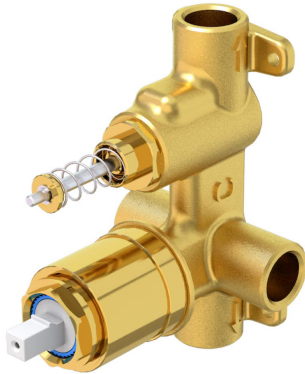

Vita Diverter Mixer Trim

Product Image

Product Details

Code:	1101661B
Brand:	Villeroy & Boch
Range:	Vita
Warranty:	15 Years*
WELS:	N/A

Additional Features

Technical Specification

Required Product

ColourChoice 4485500

Recommended Products

Additional Notes

- 35mm Ceramic Cartridge
- Push Button Diverter Activation

Installation Instructions

- * NOT COMPATIBLE WITH UNIVERSAL BODY
- * ONLY USE COLOURCHOICE BODY 4485500

*Please visit argentaust.com.au/warranty to view the full warranty

ColourChoice Diverter Mixer Body

Product Image

Product Details

Code:	4485500
Brand:	Villeroy & Boch
Range:	ColourChoice
Warranty:	15 Years*
WELS:	N/A

Additional Features

Technical Specification

Required Product