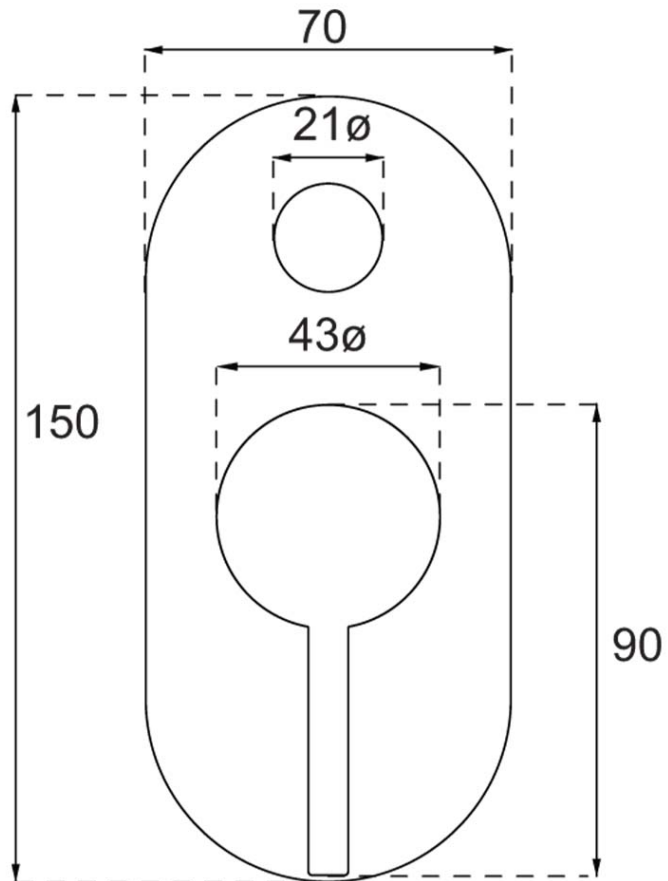

Vita Diverter Mixer Trim

Product Image

Product Details

Code:	1101661B
Brand:	Villeroy & Boch
Range:	Vita
Warranty:	15 Years*
WELS:	N/A

Additional Features

Technical Specification

Required Product

ColourChoice 4485500

Recommended Products

Additional Notes

- 35mm Ceramic Cartridge
- Push Button Diverter Activation

Installation Instructions

- * NOT COMPATIBLE WITH UNIVERSAL BODY
- * ONLY USE COLOURCHOICE BODY 4485500

*Please visit argentaust.com.au/warranty to view the full warranty

Note: All dimensions are in millimetres and are subject to normal manufacturing variations. Always use the physical product measurements for cut-outs and rough-ins as the technical details shown may differ from the actual product. Use acetic cured silicone sealant. Do not use epoxy type adhesives. Clean with damp cloth. Do not use abrasive cleaners, liquids or pastes.

ColourChoice Diverter Mixer Body

Product Image

Product Details

Code:	4485500
Brand:	Villeroy & Boch
Range:	ColourChoice
Warranty:	15 Years*
WELS:	N/A

Additional Features

Technical Specification

Required Product