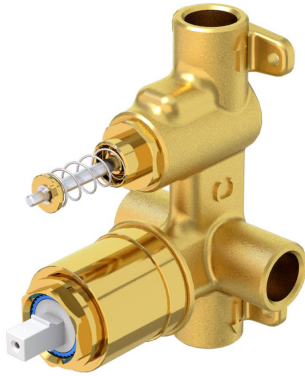

Vita Diverter Mixer Trim

Brushed Gold

Product Image **Product Details**

Code: 1101685B
Brand: Villeroy & Boch
Range: Vita
Warranty: 15 Years*
WELS: N/A

Additional Features **Technical Specification**

Required Product
 ColourChoice 4485500

Recommended Products

Additional Notes

- 35mm Ceramic Cartridge
- Push Button Diverter Activation

Installation Instructions

- * NOT COMPATIBLE WITH UNIVERSAL BODY
- * ONLY USE COLOURCHOICE BODY 4485500

*Please visit argentaust.com.au/warranty to view the full warranty

ColourChoice Diverter Mixer Body

Product Image

Product Details

Code:	4485500
Brand:	Villeroy & Boch
Range:	ColourChoice
Warranty:	15 Years*
WELS:	N/A

Additional Features

Technical Specification

Required Product