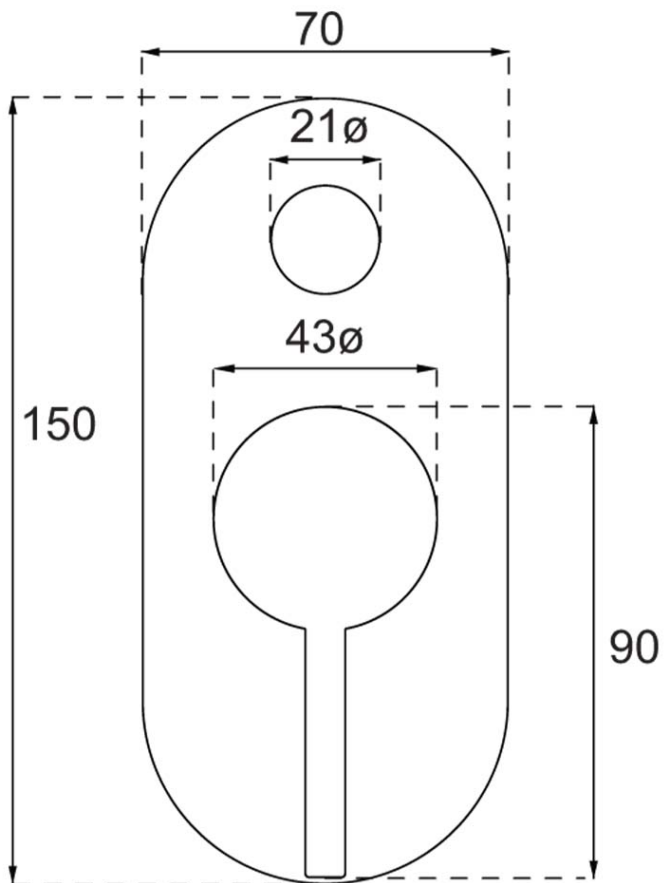

Vita Diverter Mixer Trim

Brushed Gold

Product Image **Product Details**

Code: 1101685B
Brand: Villeroy & Boch
Range: Vita
Warranty: 15 Years*
WELS: N/A

Additional Features **Technical Specification**

Required Product
 ColourChoice 4485500

Recommended Products

Additional Notes

- 35mm Ceramic Cartridge
- Push Button Diverter Activation

Installation Instructions

- * NOT COMPATIBLE WITH UNIVERSAL BODY
- * ONLY USE COLOURCHOICE BODY 4485500

*Please visit argentaust.com.au/warranty to view the full warranty

Note: All dimensions are in millimetres and are subject to normal manufacturing variations. Always use the physical product measurements for cut-outs and rough-ins as the technical details shown may differ from the actual product. Use acetic cured silicone sealant. Do not use epoxy type adhesives. Clean with damp cloth. Do not use abrasive cleaners, liquids or pastes.

ColourChoice Diverter Mixer Body

Product Image

Product Details

Code:	4485500
Brand:	Villeroy & Boch
Range:	ColourChoice
Warranty:	15 Years*
WELS:	N/A

Additional Features

Technical Specification

Required Product