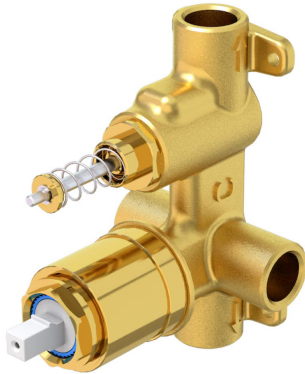

Vita Diverter Mixer Trim

Matte Black

Product Image **Product Details**

Code: 1101695B
Brand: Villeroy & Boch
Range: Vita
Warranty: 15 Years*
WELS: N/A

Additional Features **Technical Specification**

Required Product
 ColourChoice 4485500

Recommended Products

Additional Notes

- 35mm Ceramic Cartridge
- Push Button Diverter Activation

Installation Instructions

- * NOT COMPATIBLE WITH UNIVERSAL BODY
- * ONLY USE COLOURCHOICE BODY 4485500

*Please visit argentaust.com.au/warranty to view the full warranty

ColourChoice Diverter Mixer Body

Product Image

Product Details

Code:	4485500
Brand:	Villeroy & Boch
Range:	ColourChoice
Warranty:	15 Years*
WELS:	N/A

Additional Features

Technical Specification

Required Product