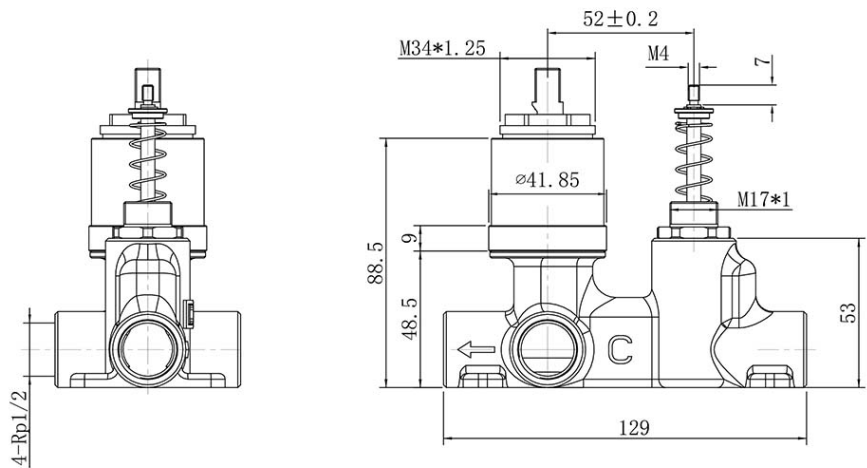

Additional Features

Technical Specification

Required Product

Recommended Products

Additional Notes

- Lead Free
- One Body For All Colours & Designs
- Choose Colour & Design In Final Stage of Building/Renovation
- 4 Screw Fixing for Accurate Installation
- Compact Body