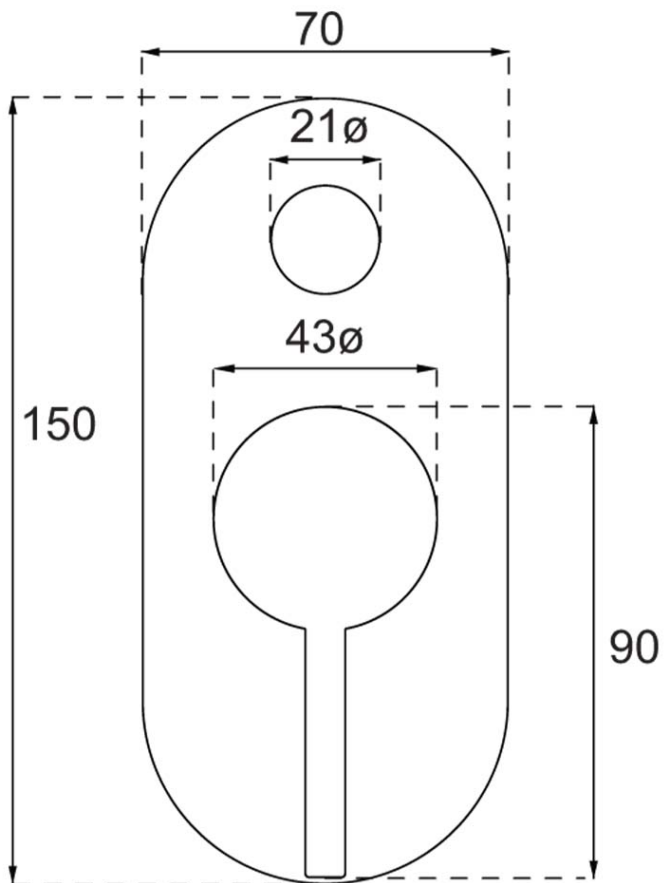

Vita Diverter Mixer Trim

Matte Black

Product Image **Product Details**

Code: 1101695B
Brand: Villeroy & Boch
Range: Vita
Warranty: 15 Years*
WELS: N/A

Additional Features **Technical Specification**

Required Product
 ColourChoice 4485500

Recommended Products

Additional Notes

- 35mm Ceramic Cartridge
- Push Button Diverter Activation

Installation Instructions

- * NOT COMPATIBLE WITH UNIVERSAL BODY
- * ONLY USE COLOURCHOICE BODY 4485500

*Please visit argentaust.com.au/warranty to view the full warranty

Note: All dimensions are in millimetres and are subject to normal manufacturing variations. Always use the physical product measurements for cut-outs and rough-ins as the technical details shown may differ from the actual product. Use acetic cured silicone sealant. Do not use epoxy type adhesives. Clean with damp cloth. Do not use abrasive cleaners, liquids or pastes.

ColourChoice Diverter Mixer Body

Product Image

Product Details

Code:	4485500
Brand:	Villeroy & Boch
Range:	ColourChoice
Warranty:	15 Years*
WELS:	N/A

Additional Features

Technical Specification

Required Product