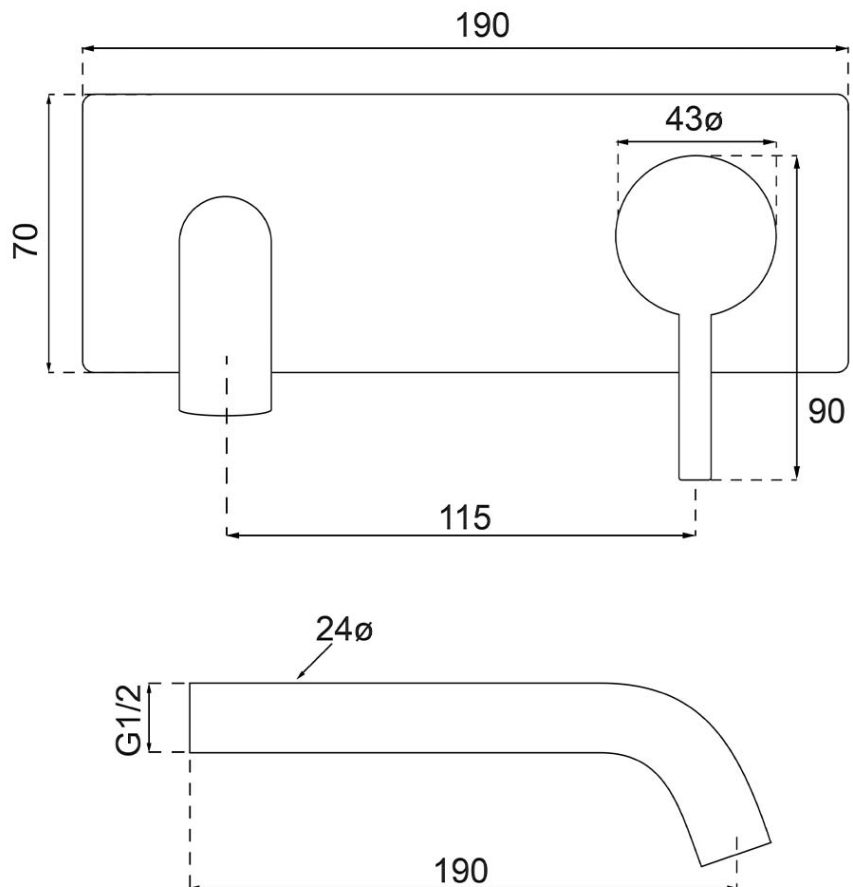

Vita 35 Rectangular Wall Mounted Basin/Bath Trim

Product Image

Product Details

Code: 1105061B
Brand: Villeroy & Boch
Range: Vita
Warranty: 15 Years*
WELS: 5 Star 5.5 LPM, Reg #: T43574

Additional Features

Technical Specification

Required Product
 ColourChoice 8733500

Recommended Products

Additional Notes

- Lead Free
- 115mm Centres
- 35mm Ceramic Cartridge
- Spout Can Be Positioned On The Left Hand Side Of The Mixer Only
- Use as a Bath Mixer By Changing To The Full Flow Aerator Provided In The Box

Installation Instructions

- * NOT COMPATIBLE WITH UNIVERSAL BODY
- * ONLY USE COLOURCHOICE BODY 8733500

*Please visit argentaust.com.au/warranty to view the full warranty

Note: All dimensions are in millimetres and are subject to normal manufacturing variations. Always use the physical product measurements for cut-outs and rough-ins as the technical details shown may differ from the actual product. Use acetic cured silicone sealant. Do not use epoxy type adhesives. Clean with damp cloth. Do not use abrasive cleaners, liquids or pastes.

ColourChoice Wall Mounted Basin Mixer Body 35mm

Product Image

Product Details

Code: 8733500
Brand: Villeroy & Boch
Range: ColourChoice
Warranty: 15 Years*
WELS: N/A

Additional Features

Technical Specification