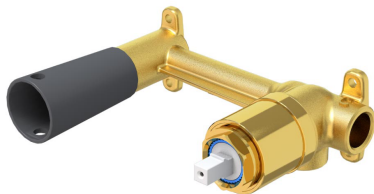

Vita 35 Rectangular Wall Mounted Basin/Bath Trim

Product Image

Product Details

Code: 1105061B
Brand: Villeroy & Boch
Range: Vita
Warranty: 15 Years*
WELS: 5 Star 5.5 LPM, Reg #: T43574

Additional Features

Technical Specification

Required Product
 ColourChoice 8733500

Recommended Products

Additional Notes

- Lead Free
- 115mm Centres
- 35mm Ceramic Cartridge
- Spout Can Be Positioned On The Left Hand Side Of The Mixer Only
- Use as a Bath Mixer By Changing To The Full Flow Aerator Provided In The Box

Installation Instructions

- * NOT COMPATIBLE WITH UNIVERSAL BODY
- * ONLY USE COLOURCHOICE BODY 8733500

*Please visit argentaust.com.au/warranty to view the full warranty

Note: All dimensions are in millimetres and are subject to normal manufacturing variations. Always use the physical product measurements for cut-outs and rough-ins as the technical details shown may differ from the actual product. Use acetic cured silicone sealant. Do not use epoxy type adhesives. Clean with damp cloth. Do not use abrasive cleaners, liquids or pastes.

ColourChoice Wall Mounted Basin Mixer Body 35mm

Product Image

Product Details

Code: 8733500
Brand: Villeroy & Boch
Range: ColourChoice
Warranty: 15 Years*
WELS: N/A

Additional Features

Technical Specification