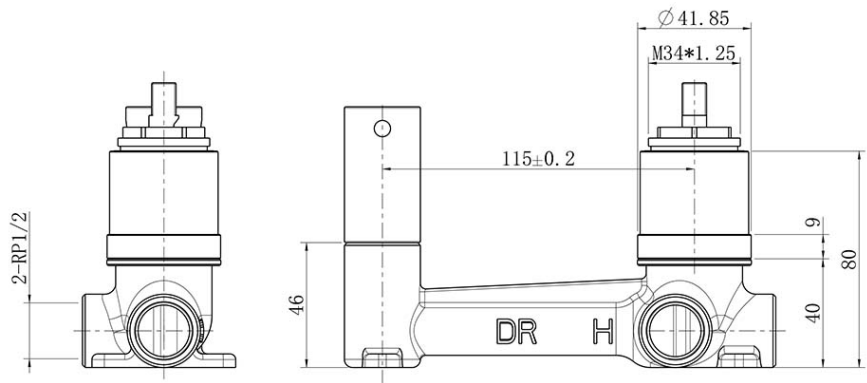

Additional Features

Technical Specification

Required Product

Recommended Products

Additional Notes

- Lead Free
- One Body For All Colours
- Choose Colour & Design In Final Stage of Building/Renovation
- 4 Screw Fixing for Accurate Installation
- Compact Body