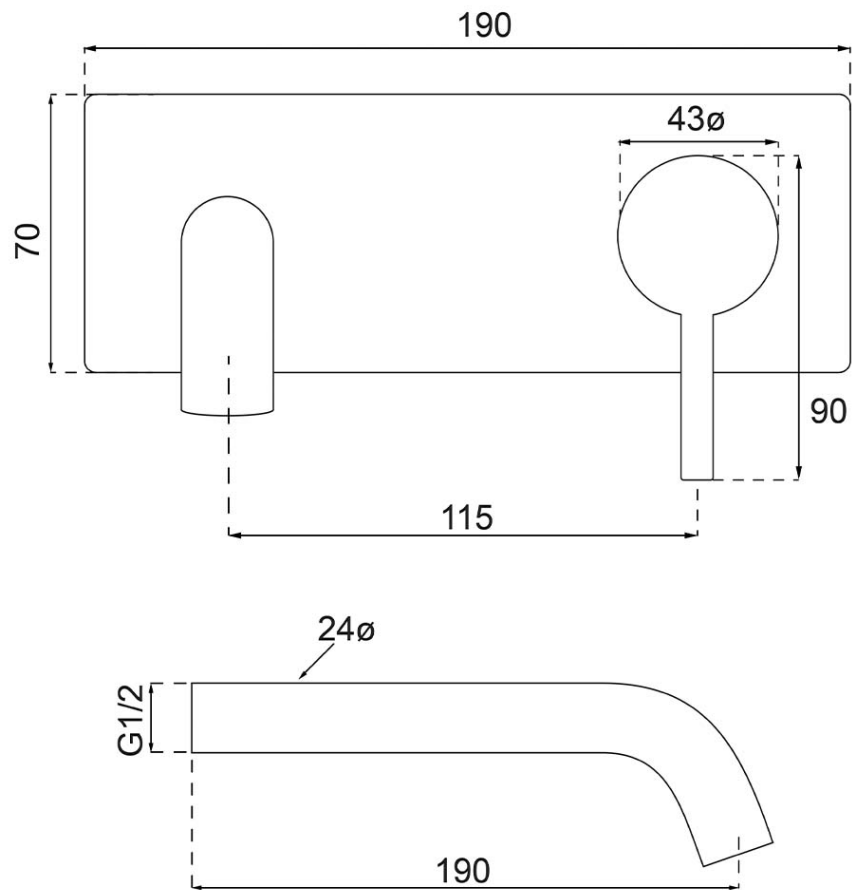

Vita 35 Rectangular Wall Mounted Basin/Bath Trim

Brushed Nickel

Product Image **Product Details**

Code: 1105080B
Brand: Villeroy & Boch
Range: Vita
Warranty: 15 Years*
WELS: 5 Star 5.5 LPM, Reg #: T43574

Additional Features **Technical Specification**

Required Product
 ColourChoice 8733500

Recommended Products

Additional Notes

- Lead Free
- 115mm Centres
- 35mm Ceramic Cartridge
- Spout Can Be Positioned On The Left Hand Side Of The Mixer Only
- Use as a Bath Mixer By Changing To The Full Flow Aerator Provided In The Box

Installation Instructions

- * NOT COMPATIBLE WITH UNIVERSAL BODY
- * ONLY USE COLOURCHOICE BODY 8733500

*Please visit argentaust.com.au/warranty to view the full warranty

Note: All dimensions are in millimetres and are subject to normal manufacturing variations. Always use the physical product measurements for cut-outs and rough-ins as the technical details shown may differ from the actual product. Use acetic cured silicone sealant. Do not use epoxy type adhesives. Clean with damp cloth. Do not use abrasive cleaners, liquids or pastes.

ColourChoice Wall Mounted Basin Mixer Body 35mm

Product Image

Product Details

Code: 8733500
Brand: Villeroy & Boch
Range: ColourChoice
Warranty: 15 Years*
WELS: N/A

Additional Features

Technical Specification