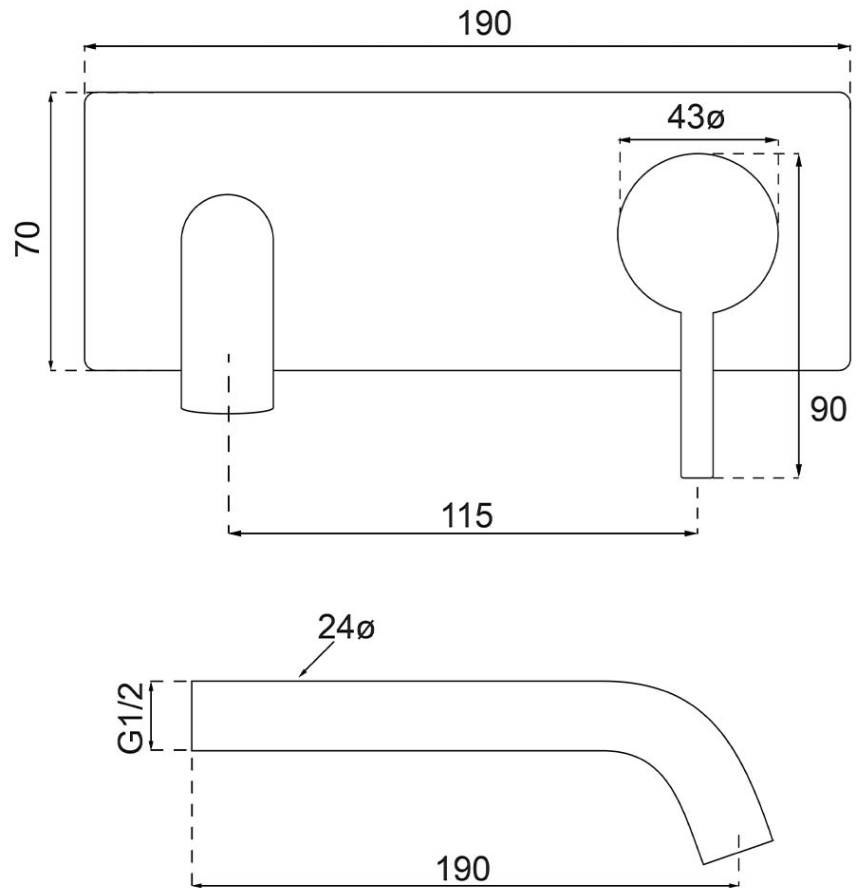

Vita 35 Rectangular Wall Mounted Basin/Bath Trim

Brushed Gold

Product Image **Product Details**

Code: 1105085B
Brand: Villeroy & Boch
Range: Vita
Warranty: 15 Years*
WELS: 5 Star 5.5 LPM, Reg #: T43574

Additional Features **Technical Specification**

Required Product
 ColourChoice 8733500

Recommended Products

Additional Notes

- Lead Free
- 115mm Centres
- 35mm Ceramic Cartridge
- Spout Can Be Positioned On The Left Hand Side Of The Mixer Only
- Use as a Bath Mixer By Changing To The Full Flow Aerator Provided In The Box

Installation Instructions

- * NOT COMPATIBLE WITH UNIVERSAL BODY
- * ONLY USE COLOURCHOICE BODY 8733500

*Please visit argentaust.com.au/warranty to view the full warranty

Note: All dimensions are in millimetres and are subject to normal manufacturing variations. Always use the physical product measurements for cut-outs and rough-ins as the technical details shown may differ from the actual product. Use acetic cured silicone sealant. Do not use epoxy type adhesives. Clean with damp cloth. Do not use abrasive cleaners, liquids or pastes.

ColourChoice Wall Mounted Basin Mixer Body 35mm

Product Image

Product Details

Code: 8733500
Brand: Villeroy & Boch
Range: ColourChoice
Warranty: 15 Years*
WELS: N/A

Additional Features

Technical Specification