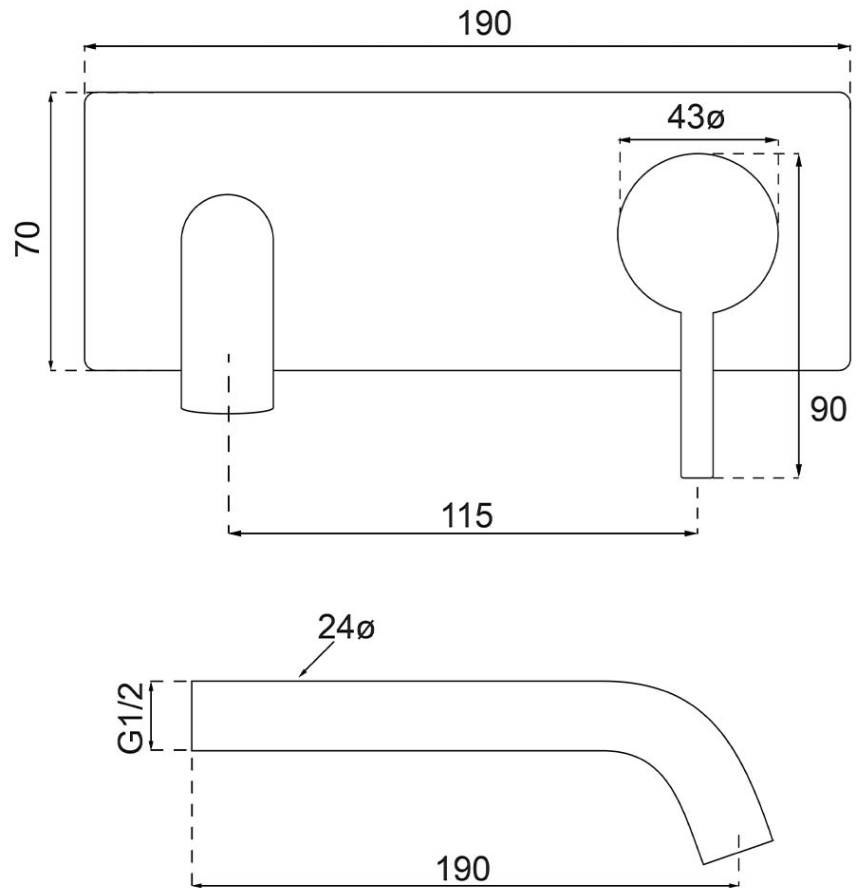

Vita 35 Rectangular Wall Mounted Basin/Bath Trim

Matte Black

Product Image **Product Details**

Code: 1105095B
Brand: Villeroy & Boch
Range: Vita
Warranty: 15 Years*
WELS: 5 Star 5.5 LPM, Reg #: T43574

Additional Features **Technical Specification**

Required Product
 ColourChoice 8733500

Recommended Products

Additional Notes

- Lead Free
- 115mm Centres
- 35mm Ceramic Cartridge
- Spout Can Be Positioned On The Left Hand Side Of The Mixer Only
- Use as a Bath Mixer By Changing To The Full Flow Aerator Provided In The Box

Installation Instructions

- * NOT COMPATIBLE WITH UNIVERSAL BODY
- * ONLY USE COLOURCHOICE BODY 8733500

*Please visit argentaust.com.au/warranty to view the full warranty

Note: All dimensions are in millimetres and are subject to normal manufacturing variations. Always use the physical product measurements for cut-outs and rough-ins as the technical details shown may differ from the actual product. Use acetic cured silicone sealant. Do not use epoxy type adhesives. Clean with damp cloth. Do not use abrasive cleaners, liquids or pastes.

ColourChoice Wall Mounted Basin Mixer Body 35mm

Product Image

Product Details

Code:	8733500
Brand:	Villeroy & Boch
Range:	ColourChoice
Warranty:	15 Years*
WELS:	N/A

Additional Features

Technical Specification