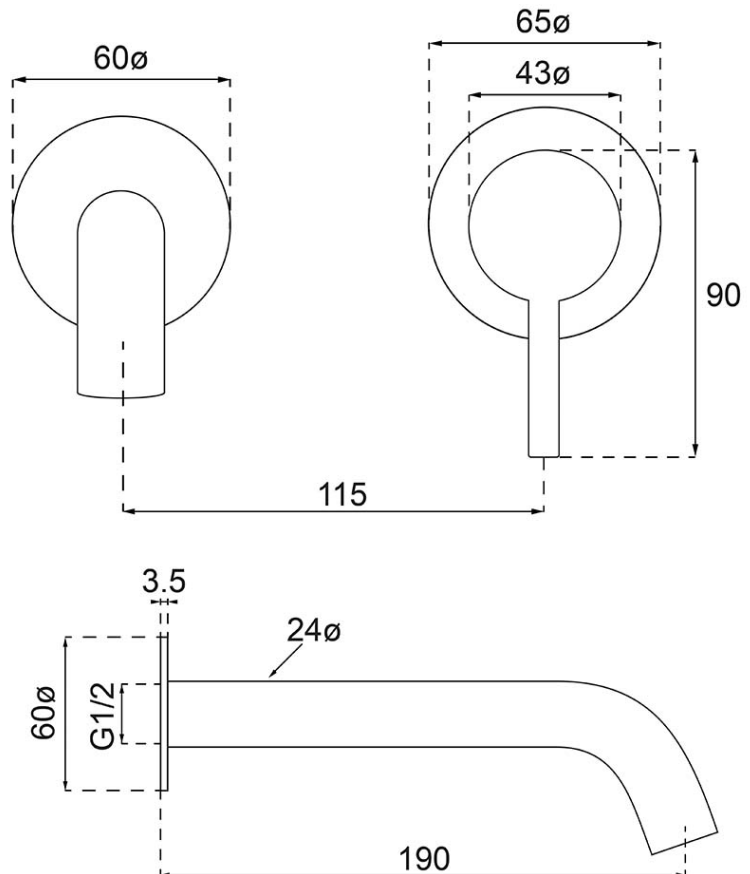

Vita 35 Wall Mounted Basin/Bath Trim

Product Image

Product Details

Code: 1104561B
Brand: Villeroy & Boch
Range: Vita
Warranty: 15 Years*
WELS: 5 Star 5.5 LPM, Reg #: T43574

Additional Features

Technical Specification

Required Product

ColourChoice 8733500

Recommended Products

Additional Notes

- Lead Free
- 115mm Centres
- 35mm Ceramic Cartridge
- Spout Can Be Positioned On The Left Hand Side Of The Mixer Only
- Use as a Bath Mixer By Changing To The Full Flow Aerator Provided In The Box

Installation Instructions

- * NOT COMPATIBLE WITH UNIVERSAL BODY
- * ONLY USE COLOURCHOICE BODY 8733500

*Please visit argentaust.com.au/warranty to view the full warranty

Note: All dimensions are in millimetres and are subject to normal manufacturing variations. Always use the physical product measurements for cut-outs and rough-ins as the technical details shown may differ from the actual product. Use acetic cured silicone sealant. Do not use epoxy type adhesives. Clean with damp cloth. Do not use abrasive cleaners, liquids or pastes.

*Please visit argentaust.com.au/warranty to view the full warranty

Note: All dimensions are in millimetres and are subject to normal manufacturing variations. Always use the physical product measurements for cut-outs and rough-ins as the technical details shown may differ from the actual product. Use acetic cured silicone sealant. Do not use epoxy type adhesives. Clean with damp cloth. Do not use abrasive cleaners, liquids or pastes.