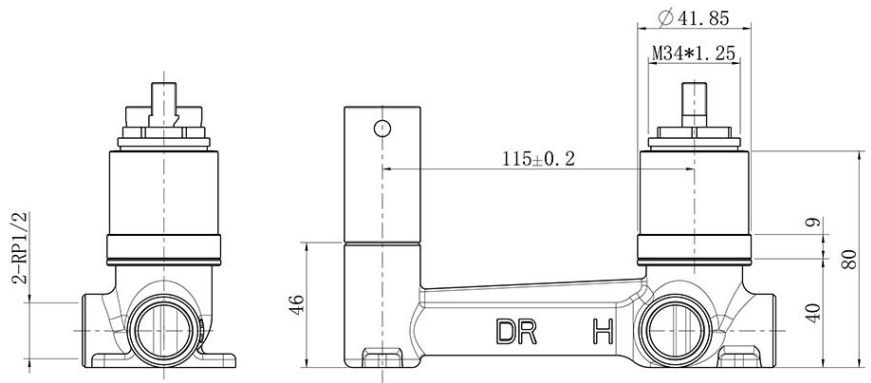

Additional Features

Technical Specification

Required Product

Recommended Products

Additional Notes

- Lead Free
- One Body For All Colours
- Choose Colour & Design In Final Stage of Building/Renovation
- 4 Screw Fixing for Accurate Installation
- Compact Body