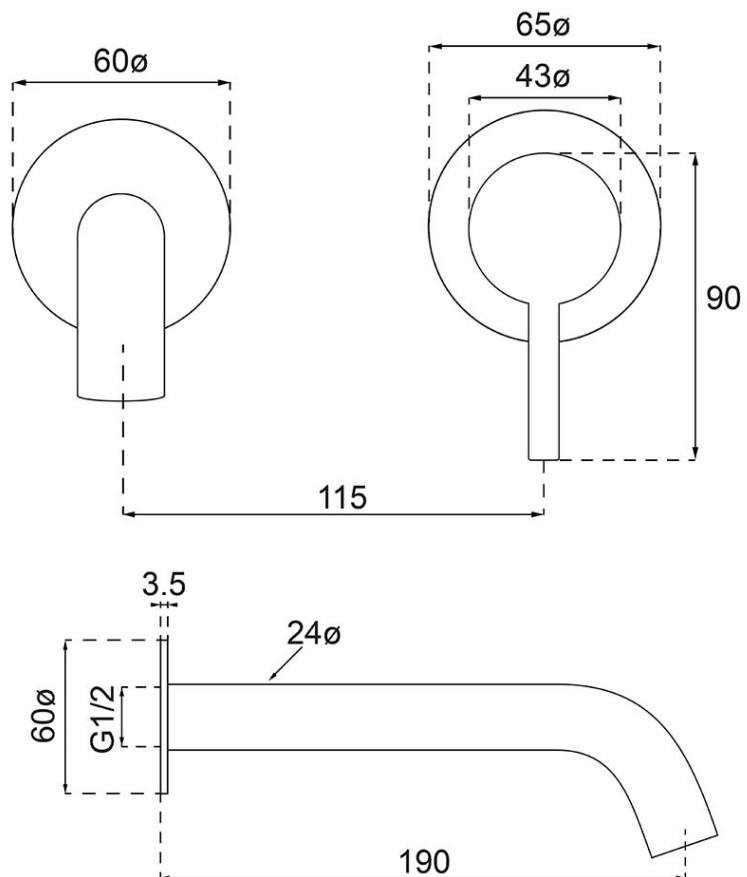

Vita 35 Wall Mounted Basin/Bath Trim

Brushed Nickel

Product Image

Product Details

Code: 1104580B
Brand: Villeroy & Boch
Range: Vita
Warranty: 15 Years*
WELS: 5 Star 5.5 LPM, Reg #: T43574

Additional Features

Technical Specification

Required Product

ColourChoice 8733500

Recommended Products

Additional Notes

- Lead Free
- 115mm Centres
- 35mm Ceramic Cartridge
- Spout Can Be Positioned On The Left Hand Side Of The Mixer Only
- Use as a Bath Mixer By Changing To The Full Flow Aerator Provided In The Box

Installation Instructions

- * NOT COMPATIBLE WITH UNIVERSAL BODY
- * ONLY USE COLOURCHOICE BODY 8733500

*Please visit argentaust.com.au/warranty to view the full warranty

Note: All dimensions are in millimetres and are subject to normal manufacturing variations. Always use the physical product measurements for cut-outs and rough-ins as the technical details shown may differ from the actual product. Use acetic cured silicone sealant. Do not use epoxy type adhesives. Clean with damp cloth. Do not use abrasive cleaners, liquids or pastes.

*Please visit argentaust.com.au/warranty to view the full warranty

Note: All dimensions are in millimetres and are subject to normal manufacturing variations. Always use the physical product measurements for cut-outs and rough-ins as the technical details shown may differ from the actual product. Use acetic cured silicone sealant. Do not use epoxy type adhesives. Clean with damp cloth. Do not use abrasive cleaners, liquids or pastes.