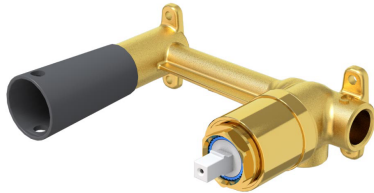

Vita 35 Wall Mounted Basin/Bath Trim

Brushed Nickel

Product Image

Product Details

Code: 1104580B
Brand: Villeroy & Boch
Range: Vita
Warranty: 15 Years*
WELS: 5 Star 5.5 LPM, Reg #: T43574

Additional Features

Technical Specification

Required Product

ColourChoice 8733500

Recommended Products

Additional Notes

- Lead Free
- 115mm Centres
- 35mm Ceramic Cartridge
- Spout Can Be Positioned On The Left Hand Side Of The Mixer Only
- Use as a Bath Mixer By Changing To The Full Flow Aerator Provided In The Box

Installation Instructions

- * NOT COMPATIBLE WITH UNIVERSAL BODY
- * ONLY USE COLOURCHOICE BODY 8733500

*Please visit argentaust.com.au/warranty to view the full warranty

Note: All dimensions are in millimetres and are subject to normal manufacturing variations. Always use the physical product measurements for cut-outs and rough-ins as the technical details shown may differ from the actual product. Use acetic cured silicone sealant. Do not use epoxy type adhesives. Clean with damp cloth. Do not use abrasive cleaners, liquids or pastes.

ColourChoice Wall Mounted Basin Mixer Body 35mm

Product Image

Product Details

Code: 8733500
Brand: Villeroy & Boch
Range: ColourChoice
Warranty: 15 Years*
WELS: N/A

Additional Features

Technical Specification