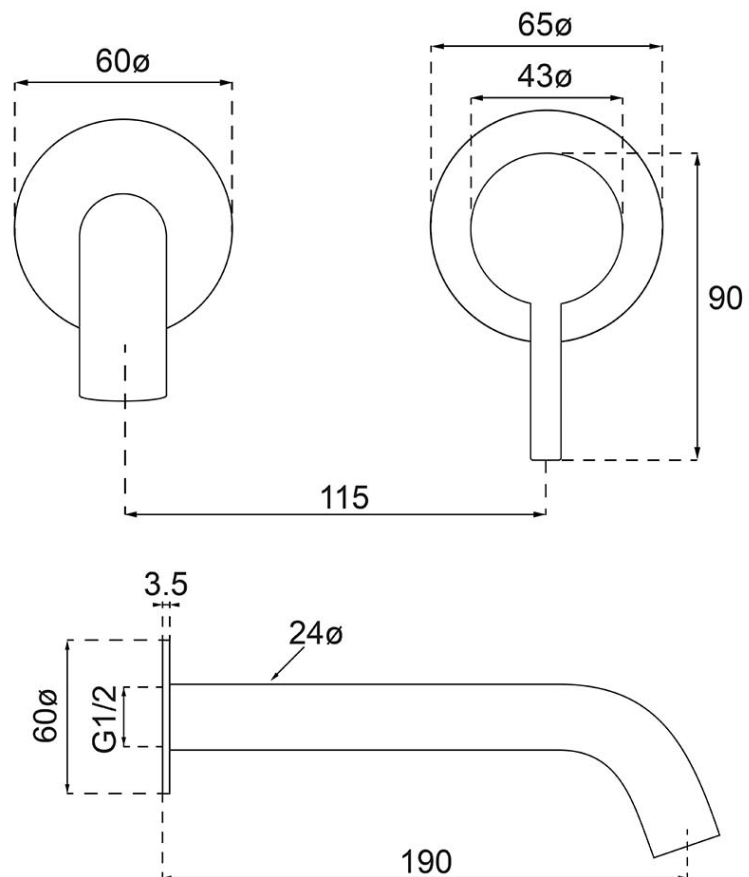

Vita 35 Wall Mounted Basin/Bath Trim

Brushed Gold

Product Image

Product Details

Code: 1104585B
Brand: Villeroy & Boch
Range: Vita
Warranty: 15 Years*
WELS: 5 Star 5.5 LPM, Reg #: T43574

Additional Features

Required Product
 ColourChoice 8733500

Recommended Products

Additional Notes

- Lead Free
- 115mm Centres
- 35mm Ceramic Cartridge
- Spout Can Be Positioned On The Left Hand Side Of The Mixer Only
- Use as a Bath Mixer By Changing To The Full Flow Aerator Provided In The Box

Installation Instructions
 * NOT COMPATIBLE WITH UNIVERSAL BODY
 * ONLY USE COLOURCHOICE BODY 8733500

Technical Specification

*Please visit argentaust.com.au/warranty to view the full warranty

Note: All dimensions are in millimetres and are subject to normal manufacturing variations. Always use the physical product measurements for cut-outs and rough-ins as the technical details shown may differ from the actual product. Use acetic cured silicone sealant. Do not use epoxy type adhesives. Clean with damp cloth. Do not use abrasive cleaners, liquids or pastes.

*Please visit argentaust.com.au/warranty to view the full warranty

Note: All dimensions are in millimetres and are subject to normal manufacturing variations. Always use the physical product measurements for cut-outs and rough-ins as the technical details shown may differ from the actual product. Use acetic cured silicone sealant. Do not use epoxy type adhesives. Clean with damp cloth. Do not use abrasive cleaners, liquids or pastes.