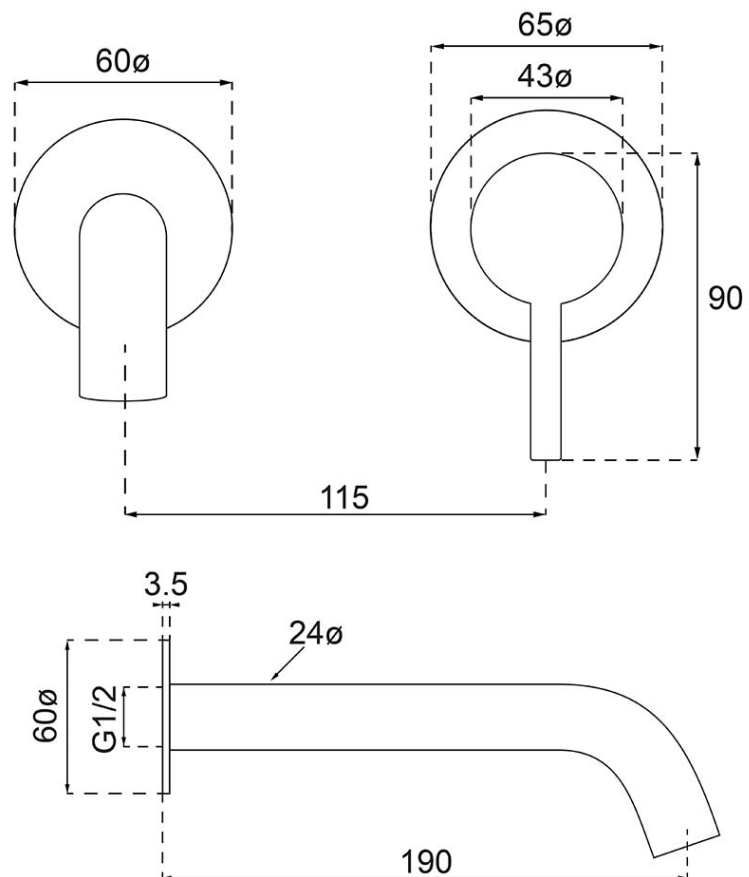

*Please visit argentaust.com.au/warranty to view the full warranty

Note: All dimensions are in millimetres and are subject to normal manufacturing variations. Always use the physical product measurements for cut-outs and rough-ins as the technical details shown may differ from the actual product. Use acetic cured silicone sealant. Do not use epoxy type adhesives. Clean with damp cloth. Do not use abrasive cleaners, liquids or pastes.