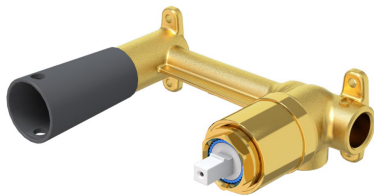

Vita 35 Wall Mounted Basin/Bath Trim

Matte Black

Product Image

Product Details

Code: 1104595B
Brand: Villeroy & Boch
Range: Vita
Warranty: 15 Years*
WELS: 5 Star 5.5 LPM, Reg #: T43574

Additional Features

Technical Specification

Required Product

ColourChoice 8733500

Recommended Products

Additional Notes

- Lead Free
- 115mm Centres
- 35mm Ceramic Cartridge
- Spout Can Be Positioned On The Left Hand Side Of The Mixer Only
- Use as a Bath Mixer By Changing To The Full Flow Aerator Provided In The Box

Installation Instructions

- * NOT COMPATIBLE WITH UNIVERSAL BODY
- * ONLY USE COLOURCHOICE BODY 8733500

*Please visit argentaust.com.au/warranty to view the full warranty

Note: All dimensions are in millimetres and are subject to normal manufacturing variations. Always use the physical product measurements for cut-outs and rough-ins as the technical details shown may differ from the actual product. Use acetic cured silicone sealant. Do not use epoxy type adhesives. Clean with damp cloth. Do not use abrasive cleaners, liquids or pastes.

ColourChoice Wall Mounted Basin Mixer Body 35mm

Product Image

Product Details

Code: 8733500
Brand: Villeroy & Boch
Range: ColourChoice
Warranty: 15 Years*
WELS: N/A

Additional Features

Technical Specification