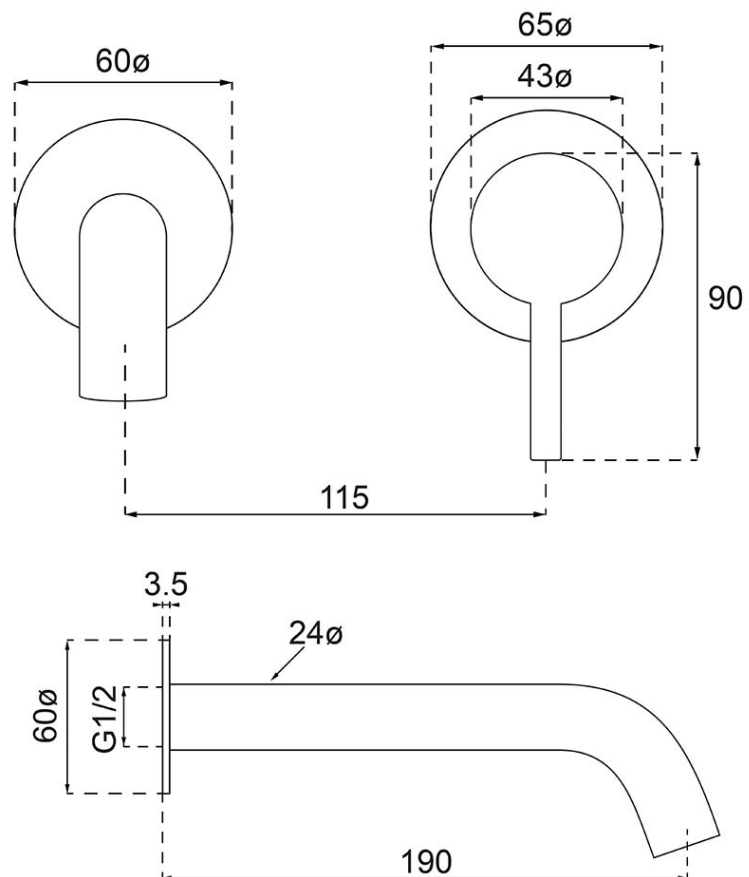

Vita 35 Wall Mounted Basin/Bath Trim

Matte Black

Product Image

Product Details

Code: 1104595B
Brand: Villeroy & Boch
Range: Vita
Warranty: 15 Years*
WELS: 5 Star 5.5 LPM, Reg #: T43574

Additional Features

Technical Specification

Required Product

ColourChoice 8733500

Recommended Products

Additional Notes

- Lead Free
- 115mm Centres
- 35mm Ceramic Cartridge
- Spout Can Be Positioned On The Left Hand Side Of The Mixer Only
- Use as a Bath Mixer By Changing To The Full Flow Aerator Provided In The Box

Installation Instructions

- * NOT COMPATIBLE WITH UNIVERSAL BODY
- * ONLY USE COLOURCHOICE BODY 8733500

*Please visit argentaust.com.au/warranty to view the full warranty

Note: All dimensions are in millimetres and are subject to normal manufacturing variations. Always use the physical product measurements for cut-outs and rough-ins as the technical details shown may differ from the actual product. Use acetic cured silicone sealant. Do not use epoxy type adhesives. Clean with damp cloth. Do not use abrasive cleaners, liquids or pastes.

*Please visit argentaust.com.au/warranty to view the full warranty

Note: All dimensions are in millimetres and are subject to normal manufacturing variations. Always use the physical product measurements for cut-outs and rough-ins as the technical details shown may differ from the actual product. Use acetic cured silicone sealant. Do not use epoxy type adhesives. Clean with damp cloth. Do not use abrasive cleaners, liquids or pastes.