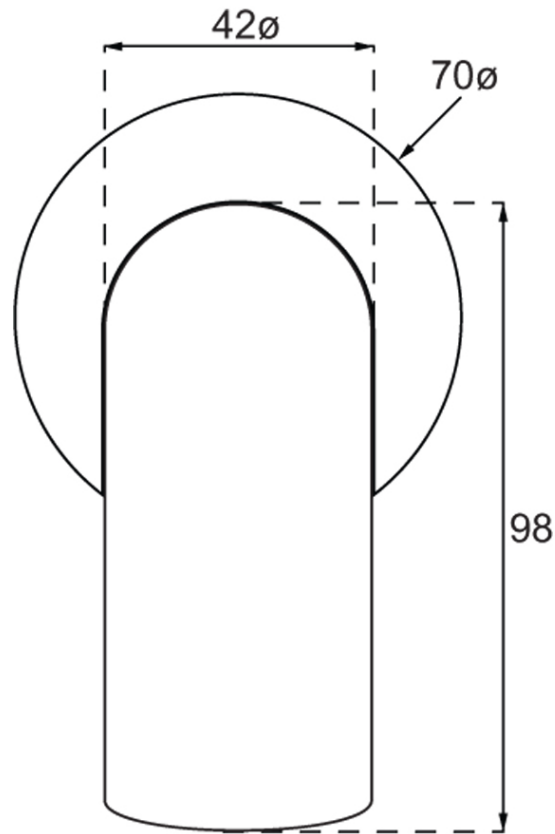

O.Novo Shower Mixer Trim

Brushed Nickel

Product Image	Product Details
---------------	-----------------

Code:	1047580B
Brand:	Villeroy & Boch
Range:	O.Novo
Warranty:	15 Years*
WELS:	N/A

Additional Features	Technical Specification
---------------------	-------------------------

Required Product
ColourChoice 7413300

Recommended Products

Additional Notes

- 35mm Ceramic Cartridge
- Compact 70mm Plate

Installation Instructions

- * NOT COMPATABLE WITH UNIVERSAL BODY
- * ONLY USE COLOURCHOICE BODY 7413300

*Please visit argentaust.com.au/warranty to view the full warranty

Note: All dimensions are in millimetres and are subject to normal manufacturing variations. Always use the physical product measurements for cut-outs and rough-ins as the technical details shown may differ from the actual product. Use acetic cured silicone sealant. Do not use epoxy type adhesives. Clean with damp cloth. Do not use abrasive cleaners, liquids or pastes.

ColourChoice Shower Mixer Body

Product Image

Product Details

Code:	7413300
Brand:	Villeroy & Boch
Range:	ColourChoice
Warranty:	15 Years*
WELS:	N/A

Additional Features

Technical Specification

Required Product