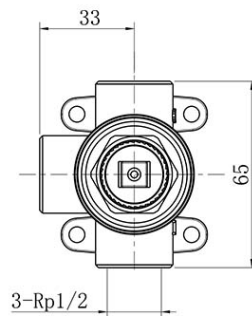

Required Product
ColourChoice 7413300

Recommended Products

Additional Notes

- 35mm Ceramic Cartridge
- Compact 70mm Plate

Installation Instructions

- * NOT COMPATABLE WITH UNIVERSAL BODY
- * ONLY USE COLOURCHOICE BODY 7413300

*Please visit argentaust.com.au/warranty to view the full warranty

Note: All dimensions are in millimetres and are subject to normal manufacturing variations. Always use the physical product measurements for cut-outs and rough-ins as the technical details shown may differ from the actual product. Use acetic cured silicone sealant. Do not use epoxy type adhesives. Clean with damp cloth. Do not use abrasive cleaners, liquids or pastes.