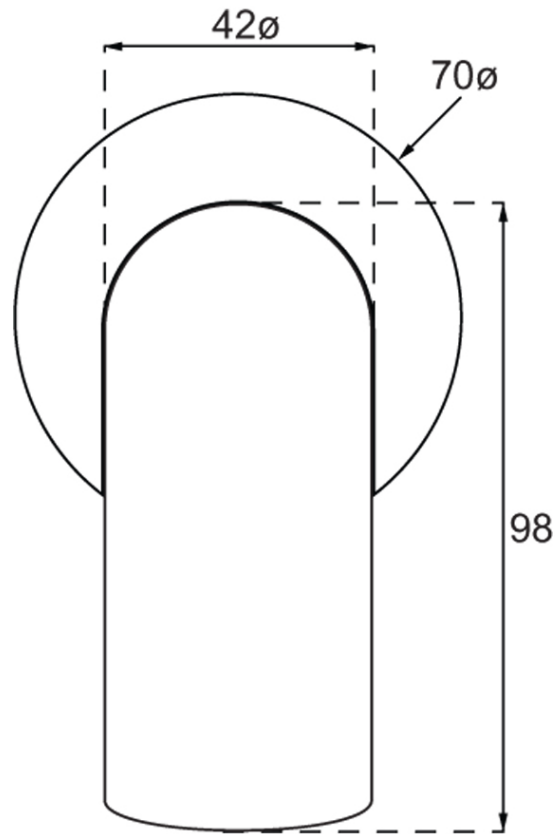

# O.Novo Shower Mixer Trim

Matte Black

**Product Image** **Product Details**

**Code:** 1047595B  
**Brand:** Villeroy & Boch  
**Range:** O.Novo  
**Warranty:** 15 Years\*  
**WELS:** N/A

**Additional Features** **Technical Specification**

**Required Product**  
 ColourChoice 7413300

**Recommended Products**

**Additional Notes**

- 35mm Ceramic Cartridge
- Compact 70mm Plate

**Installation Instructions**

- \* NOT COMPATABLE WITH UNIVERSAL BODY
- \* ONLY USE COLOURCHOICE BODY 7413300

\*Please visit [argentaust.com.au/warranty](http://argentaust.com.au/warranty) to view the full warranty

*Note: All dimensions are in millimetres and are subject to normal manufacturing variations. Always use the physical product measurements for cut-outs and rough-ins as the technical details shown may differ from the actual product. Use acetic cured silicone sealant. Do not use epoxy type adhesives. Clean with damp cloth. Do not use abrasive cleaners, liquids or pastes.*