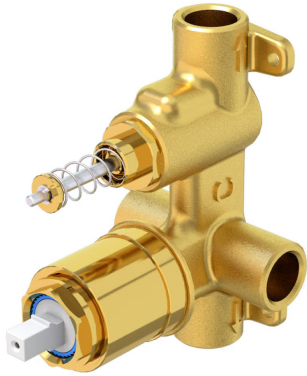

O.Novo Diverter Mixer Trim

Brushed Nickel

Product Image **Product Details**

Code:	1041680B
Brand:	Villeroy & Boch
Range:	O.Novo
Warranty:	15 Years*
WELS:	N/A

Additional Features **Technical Specification**

Required Product
ColourChoice 4485500

Recommended Products

Additional Notes

- 35mm Ceramic Cartridge
- Push Button Diverter Activation

Installation Instructions

- * NOT COMPATIBLE WITH UNIVERSAL BODY
- * ONLY USE COLOURCHOICE BODY 4485500

*Please visit argentaust.com.au/warranty to view the full warranty

Note: All dimensions are in millimetres and are subject to normal manufacturing variations. Always use the physical product measurements for cut-outs and rough-ins as the technical details shown may differ from the actual product. Use acetic cured silicone sealant. Do not use epoxy type adhesives. Clean with damp cloth. Do not use abrasive cleaners, liquids or pastes.

ColourChoice Diverter Mixer Body

Product Image

Product Details

Code:	4485500
Brand:	Villeroy & Boch
Range:	ColourChoice
Warranty:	15 Years*
WELS:	N/A

Additional Features

Technical Specification

Required Product