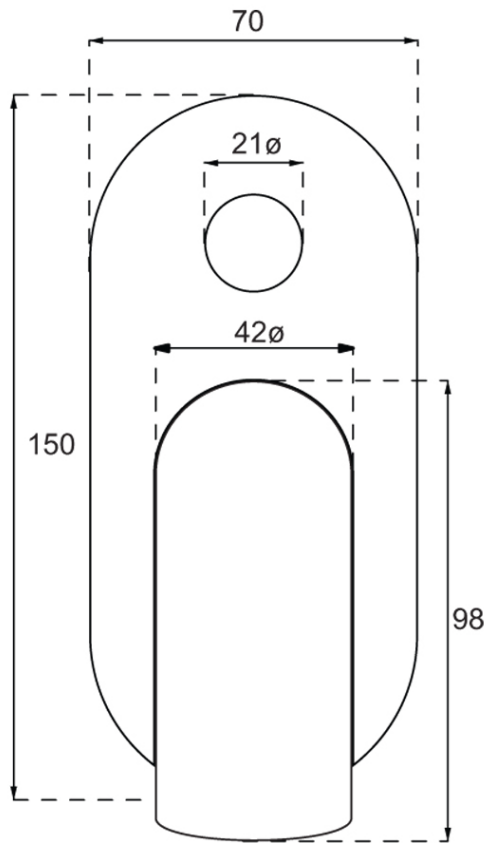

O.Novo Diverter Mixer Trim

Brushed Nickel

Product Image **Product Details**

Code:	1041680B
Brand:	Villeroy & Boch
Range:	O.Novo
Warranty:	15 Years*
WELS:	N/A

Additional Features **Technical Specification**

Required Product
ColourChoice 4485500

Recommended Products

Additional Notes

- 35mm Ceramic Cartridge
- Push Button Diverter Activation

Installation Instructions

- * NOT COMPATIBLE WITH UNIVERSAL BODY
- * ONLY USE COLOURCHOICE BODY 4485500

*Please visit argentaust.com.au/warranty to view the full warranty

Note: All dimensions are in millimetres and are subject to normal manufacturing variations. Always use the physical product measurements for cut-outs and rough-ins as the technical details shown may differ from the actual product. Use acetic cured silicone sealant. Do not use epoxy type adhesives. Clean with damp cloth. Do not use abrasive cleaners, liquids or pastes.