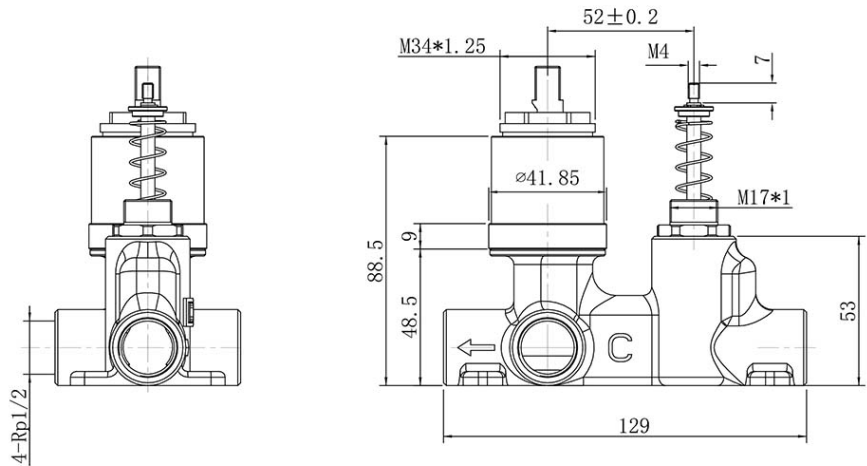

Additional Features

Technical Specification

Required Product

Recommended Products

Additional Notes

- Lead Free
- One Body For All Colours & Designs
- Choose Colour & Design In Final Stage of Building/Renovation
- 4 Screw Fixing for Accurate Installation
- Compact Body