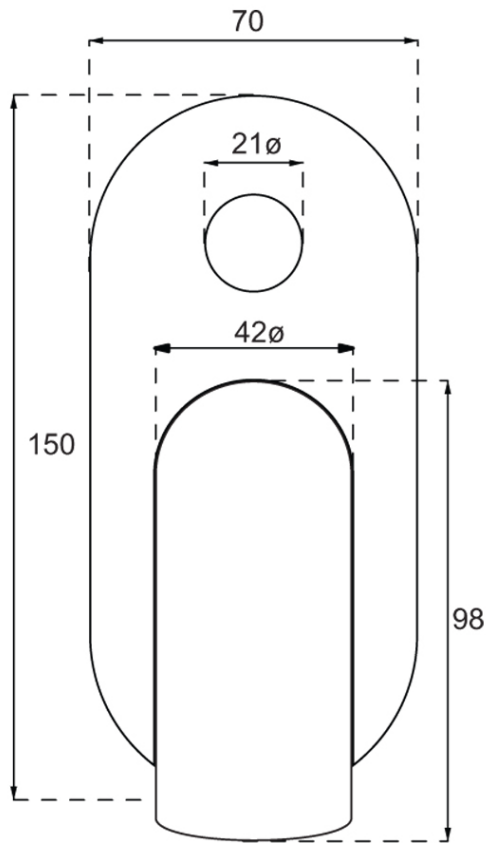

# O.Novo Diverter Mixer Trim

Matte Black

**Product Image** **Product Details**

**Code:** 1041695B  
**Brand:** Villeroy & Boch  
**Range:** O.Novo  
**Warranty:** 15 Years\*  
**WELS:** N/A

**Additional Features** **Technical Specification**

**Required Product**  
 ColourChoice 4485500

**Recommended Products**

**Additional Notes**

- 35mm Ceramic Cartridge
- Push Button Diverter Activation

**Installation Instructions**

- \* NOT COMPATABLE WITH UNIVERSAL BODY
- \* ONLY USE COLOURCHOICE BODY 4485500

\*Please visit [argentaust.com.au/warranty](http://argentaust.com.au/warranty) to view the full warranty

*Note: All dimensions are in millimetres and are subject to normal manufacturing variations. Always use the physical product measurements for cut-outs and rough-ins as the technical details shown may differ from the actual product. Use acetic cured silicone sealant. Do not use epoxy type adhesives. Clean with damp cloth. Do not use abrasive cleaners, liquids or pastes.*