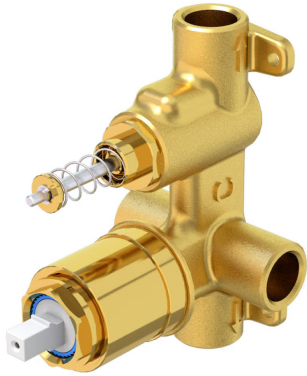

ColourChoice Diverter Mixer Body

Product Image