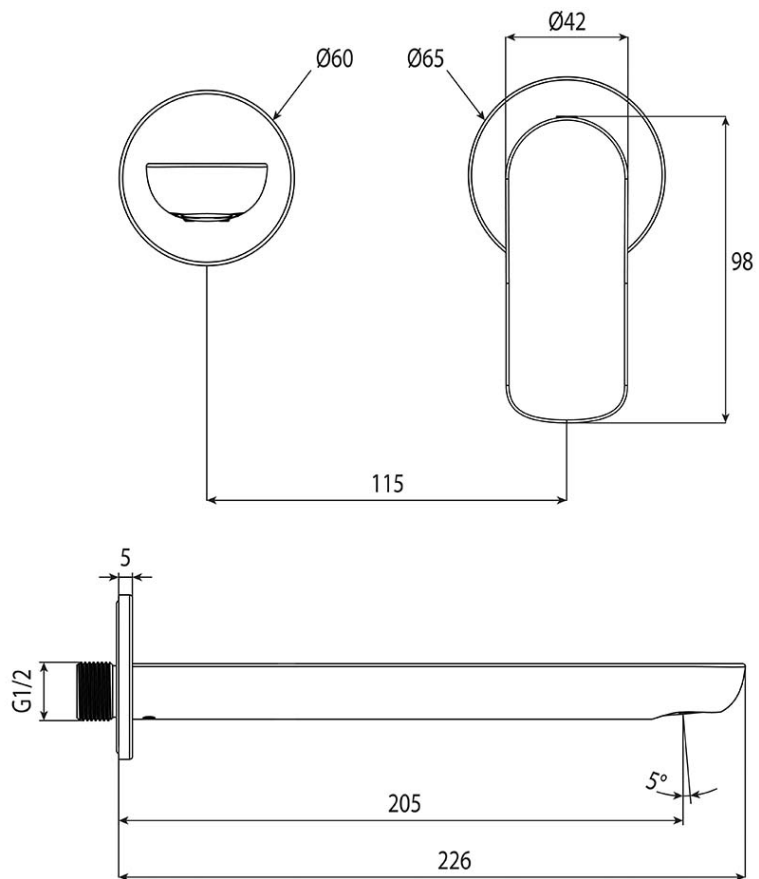

O.Novo Wall Mounted Basin Trim

Brushed Nickel

Product Image

Product Details

| | |
|--------------|-----------------------------|
| Code: | 1044580B |
| Brand: | Villeroy & Boch |
| Range: | O.Novo |
| Warranty: | 15 Years* |
| WELS: | 5 Star 5 LPM, Reg #: T43576 |

Additional Features

Required Product
ColourChoice 8733500

Recommended Products

Additional Notes

- Lead Free
- 115mm Centres
- 35mm Ceramic Cartridge
- Spout Can Be Positioned On The Left Hand Side Of The Mixer Only
- Use as a Bath Mixer By Changing To The Full Flow Aerator Provided In The Box

Installation Instructions

* NOT COMPATIBLE WITH UNIVERSAL BODY

* ONLY USE COLOURCHOICE BODY 8733500

Technical Specification

*Please visit argentaust.com.au/warranty to view the full warranty

Note: All dimensions are in millimetres and are subject to normal manufacturing variations. Always use the physical product measurements for cut-outs and rough-ins as the technical details shown may differ from the actual product. Use acetic cured silicone sealant. Do not use epoxy type adhesives. Clean with damp cloth. Do not use abrasive cleaners, liquids or pastes.

ColourChoice Wall Mounted Basin Mixer Body 35mm

Product Image

Product Details

Code: 8733500
Brand: Villeroy & Boch
Range: ColourChoice
Warranty: 15 Years*
WELS: N/A

Additional Features

Technical Specification