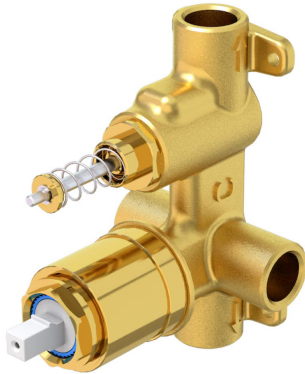

ColourChoice Diverter Mixer Body

Product Image