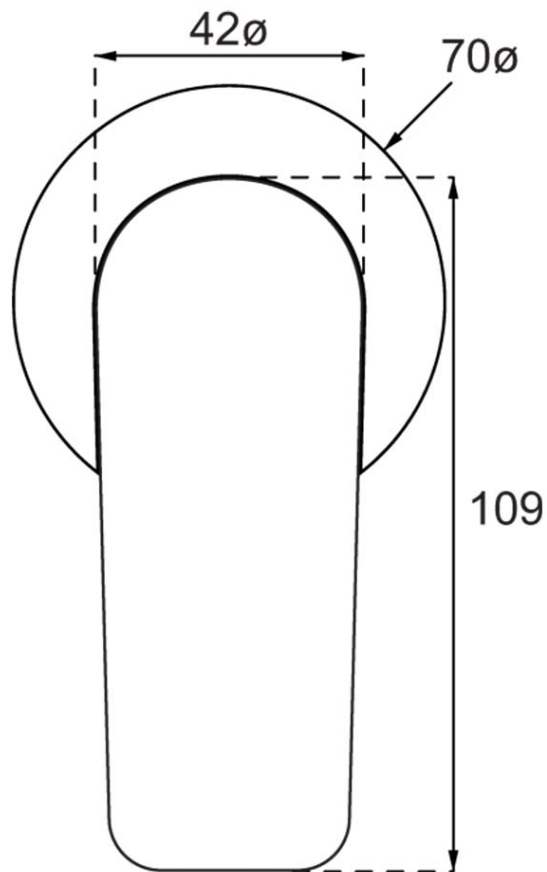

## Additional Features

**Required Product**  
ColourChoice 7413300

**Recommended Products**

**Additional Notes**

- 35mm Ceramic Cartridge
- Compact 70mm Plate

**Installation Instructions**

- \* NOT COMPATIBLE WITH UNIVERSAL BODY
- \* ONLY USE COLOURCHOICE BODY 7413300

## Technical Specification

\*Please visit [argentaust.com.au/warranty](http://argentaust.com.au/warranty) to view the full warranty

*Note: All dimensions are in millimetres and are subject to normal manufacturing variations. Always use the physical product measurements for cut-outs and rough-ins as the technical details shown may differ from the actual product. Use acetic cured silicone sealant. Do not use epoxy type adhesives. Clean with damp cloth. Do not use abrasive cleaners, liquids or pastes.*