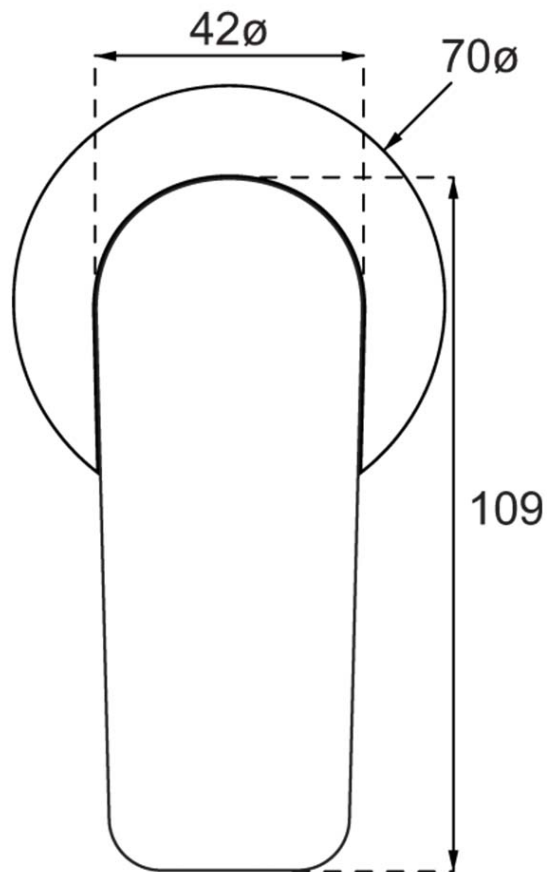

O.Novo Style Shower Mixer Trim

Brushed Nickel

Product Image

Product Details

Code:	1167580B
Brand:	Villeroy & Boch
Range:	O.Novo Style
Warranty:	15 Years*
WELS:	N/A

Additional Features

- Required Product**
ColourChoice 7413300
- Recommended Products**

- Additional Notes**
- 35mm Ceramic Cartridge
 - Compact 70mm Plate
- Installation Instructions**
- * NOT COMPATIBLE WITH UNIVERSAL BODY
 - * ONLY USE COLOURCHOICE BODY 7413300

Technical Specification

*Please visit argentaust.com.au/warranty to view the full warranty

Note: All dimensions are in millimetres and are subject to normal manufacturing variations. Always use the physical product measurements for cut-outs and rough-ins as the technical details shown may differ from the actual product. Use acetic cured silicone sealant. Do not use epoxy type adhesives. Clean with damp cloth. Do not use abrasive cleaners, liquids or pastes.

ColourChoice Shower Mixer Body

Product Image

Product Details

Code:	7413300
Brand:	Villeroy & Boch
Range:	ColourChoice
Warranty:	15 Years*
WELS:	N/A

Additional Features

Technical Specification

Required Product