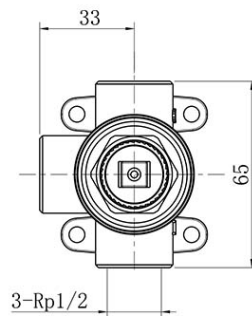

- Additional Notes**
- 35mm Ceramic Cartridge
 - Compact 70mm Plate
- Installation Instructions**
- * NOT COMPATIBLE WITH UNIVERSAL BODY
 - * ONLY USE COLOURCHOICE BODY 7413300

Technical Specification

*Please visit argentaust.com.au/warranty to view the full warranty

Note: All dimensions are in millimetres and are subject to normal manufacturing variations. Always use the physical product measurements for cut-outs and rough-ins as the technical details shown may differ from the actual product. Use acetic cured silicone sealant. Do not use epoxy type adhesives. Clean with damp cloth. Do not use abrasive cleaners, liquids or pastes.

*Please visit argentaust.com.au/warranty to view the full warranty

Note: All dimensions are in millimetres and are subject to normal manufacturing variations. Always use the physical product measurements for cut-outs and rough-ins as the technical details shown may differ from the actual product. Use acetic cured silicone sealant. Do not use epoxy type adhesives. Clean with damp cloth. Do not use abrasive cleaners, liquids or pastes.