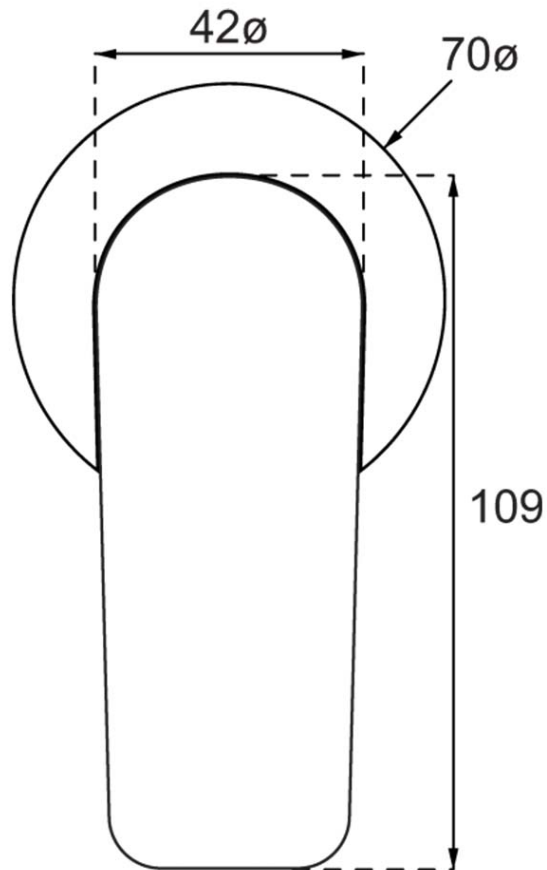

O.Novo Style Shower Mixer Trim

Brushed Gold

Product Image

Product Details

Code:	1167585B
Brand:	Villeroy & Boch
Range:	O.Novo Style
Warranty:	15 Years*
WELS:	N/A

Additional Features

Required Product
ColourChoice 7413300

Recommended Products

Additional Notes

- 35mm Ceramic Cartridge
- Compact 70mm Plate

Installation Instructions

- * NOT COMPATABLE WITH UNIVERSAL BODY
- * ONLY USE COLOURCHOICE BODY 7413300

Technical Specification

*Please visit argentaust.com.au/warranty to view the full warranty

Note: All dimensions are in millimetres and are subject to normal manufacturing variations. Always use the physical product measurements for cut-outs and rough-ins as the technical details shown may differ from the actual product. Use acetic cured silicone sealant. Do not use epoxy type adhesives. Clean with damp cloth. Do not use abrasive cleaners, liquids or pastes.

ColourChoice Shower Mixer Body

Product Image

Product Details

Code:	7413300
Brand:	Villeroy & Boch
Range:	ColourChoice
Warranty:	15 Years*
WELS:	N/A

Additional Features

Technical Specification

Required Product