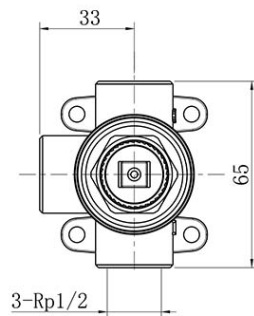

Recommended Products

Additional Notes

- 35mm Ceramic Cartridge
- Compact 70mm Plate

Installation Instructions

- * NOT COMPATABLE WITH UNIVERSAL BODY
- * ONLY USE COLOURCHOICE BODY 7413300

Technical Specification

*Please visit argentaust.com.au/warranty to view the full warranty

Note: All dimensions are in millimetres and are subject to normal manufacturing variations. Always use the physical product measurements for cut-outs and rough-ins as the technical details shown may differ from the actual product. Use acetic cured silicone sealant. Do not use epoxy type adhesives. Clean with damp cloth. Do not use abrasive cleaners, liquids or pastes.