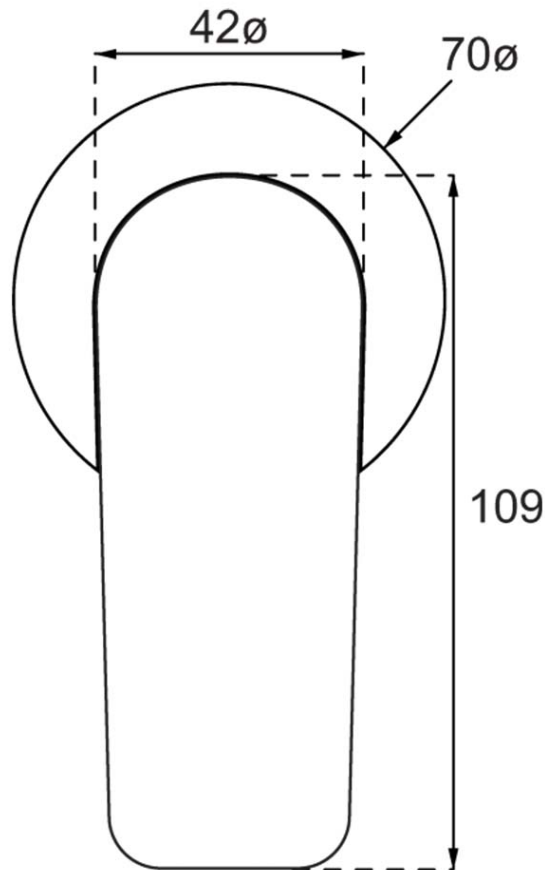

# O.Novo Style Shower Mixer Trim

Matte Black

**Product Image**

**Product Details**

<b>Code:</b>	<b>1167595B</b>
Brand:	Villeroy & Boch
Range:	O.Novo Style
Warranty:	15 Years*
WELS:	N/A

**Additional Features**

**Technical Specification**

**Required Product**

ColourChoice 7413300

**Recommended Products**

**Additional Notes**

- 35mm Ceramic Cartridge
- Compact 70mm Plate

**Installation Instructions**

- \* NOT COMPATABLE WITH UNIVERSAL BODY
- \* ONLY USE COLOURCHOICE BODY 7413300

\*Please visit [argentaust.com.au/warranty](http://argentaust.com.au/warranty) to view the full warranty

*Note: All dimensions are in millimetres and are subject to normal manufacturing variations. Always use the physical product measurements for cut-outs and rough-ins as the technical details shown may differ from the actual product. Use acetic cured silicone sealant. Do not use epoxy type adhesives. Clean with damp cloth. Do not use abrasive cleaners, liquids or pastes.*