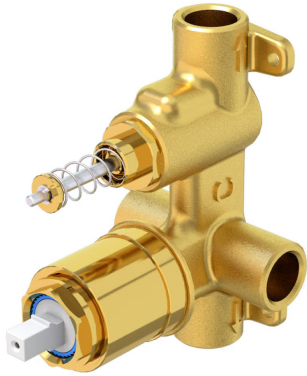

O.Novo Style Diverter Mixer Trim

Product Image **Product Details**

Code: 1161661B
Brand: Villeroy & Boch
Range: O.Novo Style
Warranty: 15 Years*
WELS: N/A

Additional Features **Technical Specification**

Required Product
 ColourChoice 4485500

Recommended Products

Additional Notes

- 35mm Ceramic Cartridge
- Push Button Diverter Activation

Installation Instructions

- * NOT COMPATIBLE WITH UNIVERSAL BODY
- * ONLY USE COLOURCHOICE BODY 4485500

*Please visit argentaust.com.au/warranty to view the full warranty

ColourChoice Diverter Mixer Body

Product Image

Product Details

Code:	4485500
Brand:	Villeroy & Boch
Range:	ColourChoice
Warranty:	15 Years*
WELS:	N/A

Additional Features

Technical Specification

Required Product