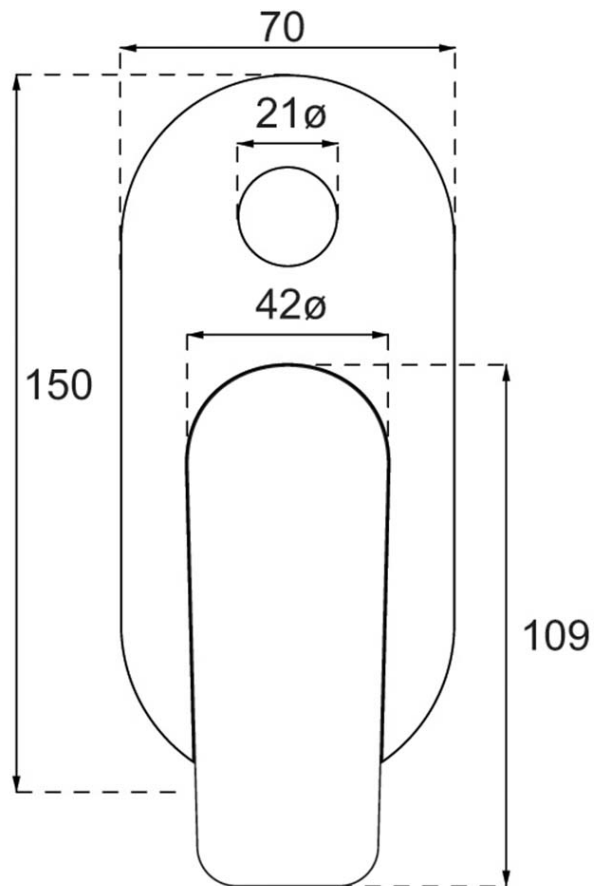

O.Novo Style Diverter Mixer Trim

Product Image **Product Details**

Code: 1161661B
Brand: Villeroy & Boch
Range: O.Novo Style
Warranty: 15 Years*
WELS: N/A

Additional Features **Technical Specification**

Required Product
 ColourChoice 4485500

Recommended Products

Additional Notes

- 35mm Ceramic Cartridge
- Push Button Diverter Activation

Installation Instructions

- * NOT COMPATIBLE WITH UNIVERSAL BODY
- * ONLY USE COLOURCHOICE BODY 4485500

*Please visit argentaust.com.au/warranty to view the full warranty

Note: All dimensions are in millimetres and are subject to normal manufacturing variations. Always use the physical product measurements for cut-outs and rough-ins as the technical details shown may differ from the actual product. Use acetic cured silicone sealant. Do not use epoxy type adhesives. Clean with damp cloth. Do not use abrasive cleaners, liquids or pastes.