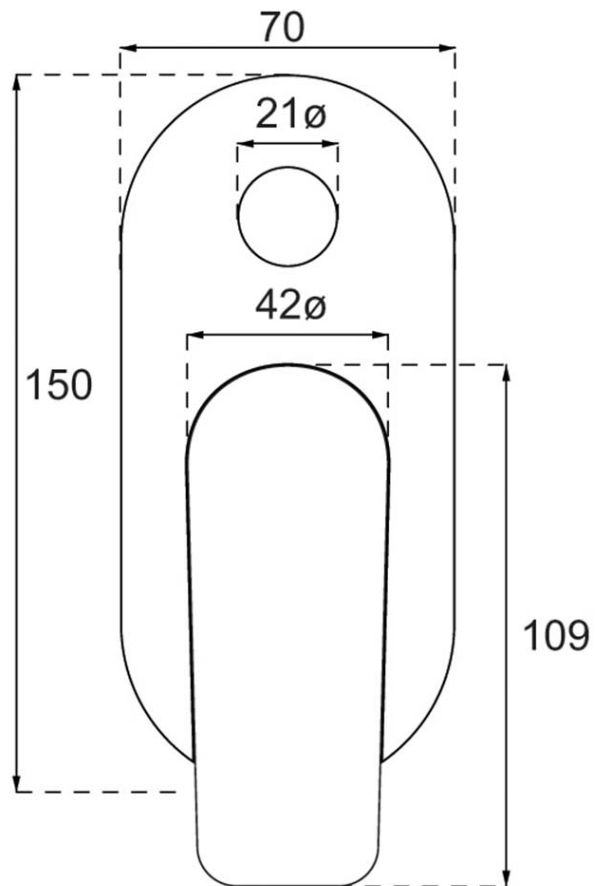

O.Novo Style Diverter Mixer Trim

Brushed Nickel

Product Image **Product Details**

Code: 1161680B
Brand: Villeroy & Boch
Range: O.Novo Style
Warranty: 15 Years*
WELS: N/A

Additional Features **Technical Specification**

Required Product
 ColourChoice 4485500

Recommended Products

Additional Notes

- 35mm Ceramic Cartridge
- Push Button Diverter Activation

Installation Instructions

- * NOT COMPATIBLE WITH UNIVERSAL BODY
- * ONLY USE COLOURCHOICE BODY 4485500

*Please visit argentaust.com.au/warranty to view the full warranty

Note: All dimensions are in millimetres and are subject to normal manufacturing variations. Always use the physical product measurements for cut-outs and rough-ins as the technical details shown may differ from the actual product. Use acetic cured silicone sealant. Do not use epoxy type adhesives. Clean with damp cloth. Do not use abrasive cleaners, liquids or pastes.