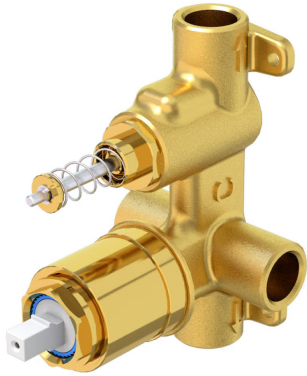

O.Novo Style Diverter Mixer Trim

Brushed Nickel

Product Image **Product Details**

Code: 1161680B
Brand: Villeroy & Boch
Range: O.Novo Style
Warranty: 15 Years*
WELS: N/A

Additional Features **Technical Specification**

Required Product
 ColourChoice 4485500

Recommended Products

Additional Notes

- 35mm Ceramic Cartridge
- Push Button Diverter Activation

Installation Instructions

- * NOT COMPATIBLE WITH UNIVERSAL BODY
- * ONLY USE COLOURCHOICE BODY 4485500

*Please visit argentaust.com.au/warranty to view the full warranty

Note: All dimensions are in millimetres and are subject to normal manufacturing variations. Always use the physical product measurements for cut-outs and rough-ins as the technical details shown may differ from the actual product. Use acetic cured silicone sealant. Do not use epoxy type adhesives. Clean with damp cloth. Do not use abrasive cleaners, liquids or pastes.

ColourChoice Diverter Mixer Body

Product Image

Product Details

Code:	4485500
Brand:	Villeroy & Boch
Range:	ColourChoice
Warranty:	15 Years*
WELS:	N/A

Additional Features

Technical Specification

Required Product