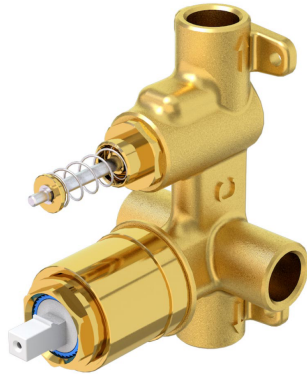

O.Novo Style Diverter Mixer Trim

Brushed Gold

Product Image

Product Details

Code:	1161685B
Brand:	Villeroy & Boch
Range:	O.Novo Style
Warranty:	15 Years*
WELS:	N/A

Additional Features

Technical Specification

Required Product

ColourChoice 4485500

Recommended Products

Additional Notes

- 35mm Ceramic Cartridge
- Push Button Diverter Activation

Installation Instructions

- * NOT COMPATIBLE WITH UNIVERSAL BODY
- * ONLY USE COLOURCHOICE BODY 4485500

ColourChoice Diverter Mixer Body

Product Image

Product Details

Code:	4485500
Brand:	Villeroy & Boch
Range:	ColourChoice
Warranty:	15 Years*
WELS:	N/A

Additional Features

Technical Specification

Required Product