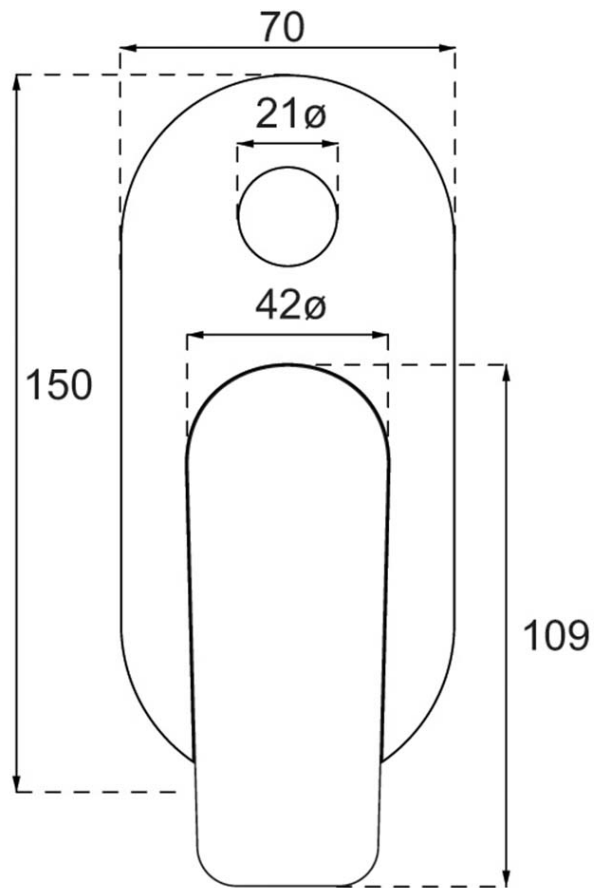

O.Novo Style Diverter Mixer Trim

Brushed Gold

Product Image

Product Details

Code:	1161685B
Brand:	Villeroy & Boch
Range:	O.Novo Style
Warranty:	15 Years*
WELS:	N/A

Additional Features

Technical Specification

Required Product

ColourChoice 4485500

Recommended Products

Additional Notes

- 35mm Ceramic Cartridge
- Push Button Diverter Activation

Installation Instructions

- * NOT COMPATIBLE WITH UNIVERSAL BODY
- * ONLY USE COLOURCHOICE BODY 4485500

*Please visit argentaust.com.au/warranty to view the full warranty

Note: All dimensions are in millimetres and are subject to normal manufacturing variations. Always use the physical product measurements for cut-outs and rough-ins as the technical details shown may differ from the actual product. Use acetic cured silicone sealant. Do not use epoxy type adhesives. Clean with damp cloth. Do not use abrasive cleaners, liquids or pastes.