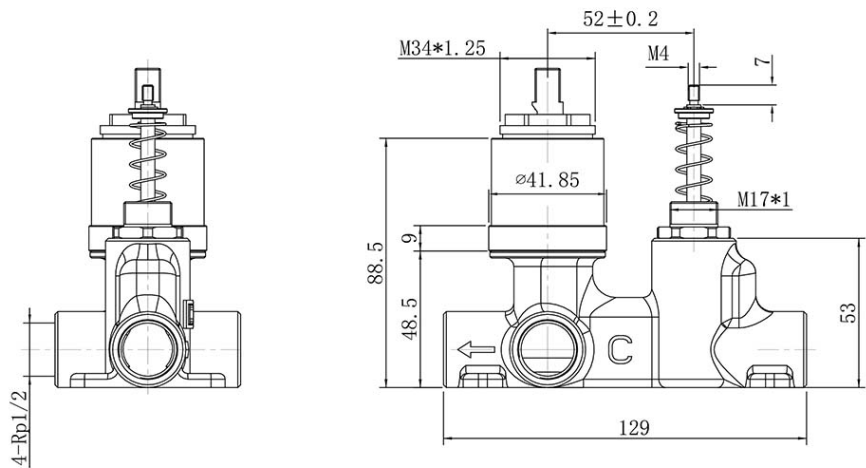

Additional Features

Technical Specification

Required Product

Recommended Products

Additional Notes

- Lead Free
- One Body For All Colours & Designs
- Choose Colour & Design In Final Stage of Building/Renovation
- 4 Screw Fixing for Accurate Installation
- Compact Body