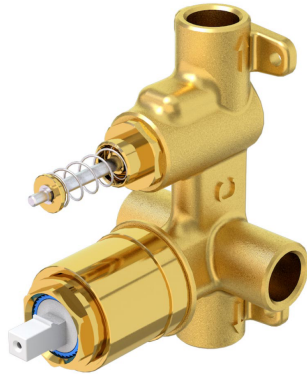

O.Novo Style Diverter Mixer Trim

Matte Black

Product Image

Product Details

Code:	1161695B
Brand:	Villeroy & Boch
Range:	O.Novo Style
Warranty:	15 Years*
WELS:	N/A

Additional Features

Technical Specification

Required Product

ColourChoice 4485500

Recommended Products

Additional Notes

- 35mm Ceramic Cartridge
- Push Button Diverter Activation

Installation Instructions

- * NOT COMPATIBLE WITH UNIVERSAL BODY
- * ONLY USE COLOURCHOICE BODY 4485500

ColourChoice Diverter Mixer Body

Product Image

Product Details

Code:	4485500
Brand:	Villeroy & Boch
Range:	ColourChoice
Warranty:	15 Years*
WELS:	N/A

Additional Features

Technical Specification

Required Product