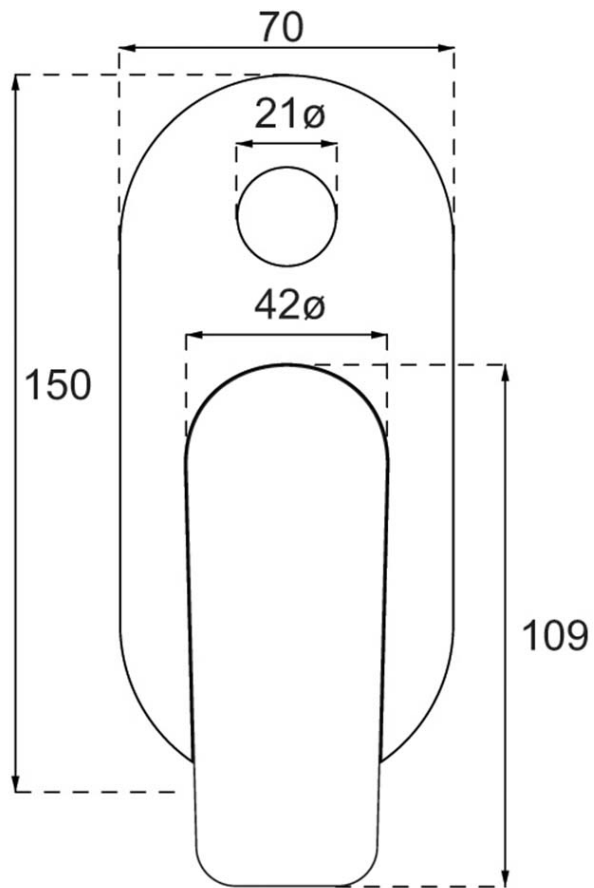

O.Novo Style Diverter Mixer Trim

Matte Black

Product Image

Product Details

Code:	1161695B
Brand:	Villeroy & Boch
Range:	O.Novo Style
Warranty:	15 Years*
WELS:	N/A

Additional Features

Technical Specification

Required Product

ColourChoice 4485500

Recommended Products

Additional Notes

- 35mm Ceramic Cartridge
- Push Button Diverter Activation

Installation Instructions

- * NOT COMPATIBLE WITH UNIVERSAL BODY
- * ONLY USE COLOURCHOICE BODY 4485500

*Please visit argentaust.com.au/warranty to view the full warranty

Note: All dimensions are in millimetres and are subject to normal manufacturing variations. Always use the physical product measurements for cut-outs and rough-ins as the technical details shown may differ from the actual product. Use acetic cured silicone sealant. Do not use epoxy type adhesives. Clean with damp cloth. Do not use abrasive cleaners, liquids or pastes.