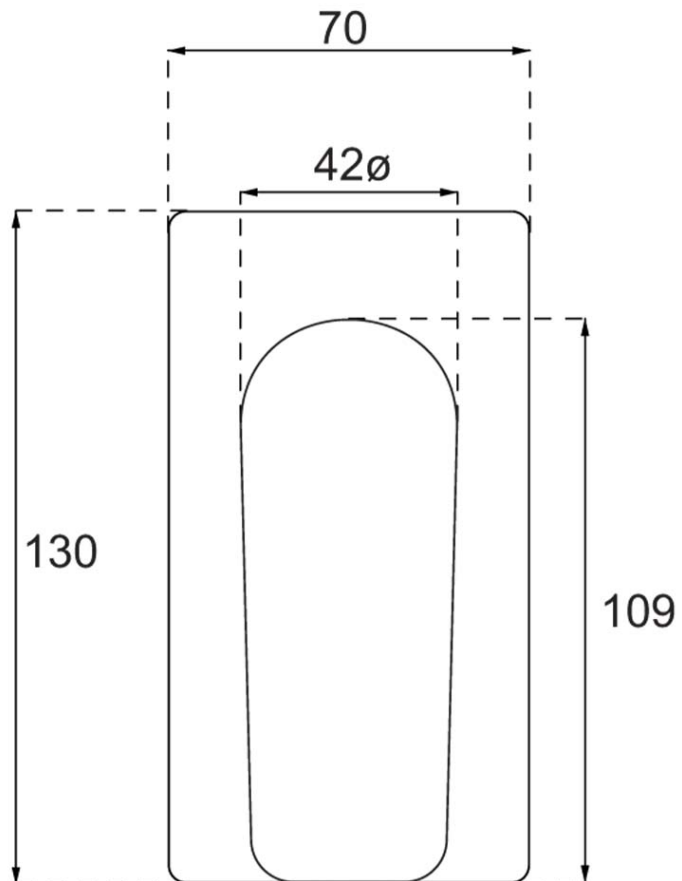

# O.Novo Style Rectangular Shower Mixer Trim

**Product Image** **Product Details**

**Code:** 1168061B  
**Brand:** Villeroy & Boch  
**Range:** O.Novo Style  
**Warranty:** 15 Years\*  
**WELS:** N/A

**Additional Features** **Technical Specification**

**Required Product**  
 ColourChoice 7413300

**Recommended Products**

**Additional Notes**

- 35mm Ceramic Cartridge
- Compact rectangular plate

**Installation Instructions**

- \* NOT COMPATIBLE WITH UNIVERSAL BODY
- \* ONLY USE COLOURCHOICE BODY 7413300

\*Please visit [argentaust.com.au/warranty](http://argentaust.com.au/warranty) to view the full warranty

*Note: All dimensions are in millimetres and are subject to normal manufacturing variations. Always use the physical product measurements for cut-outs and rough-ins as the technical details shown may differ from the actual product. Use acetic cured silicone sealant. Do not use epoxy type adhesives. Clean with damp cloth. Do not use abrasive cleaners, liquids or pastes.*